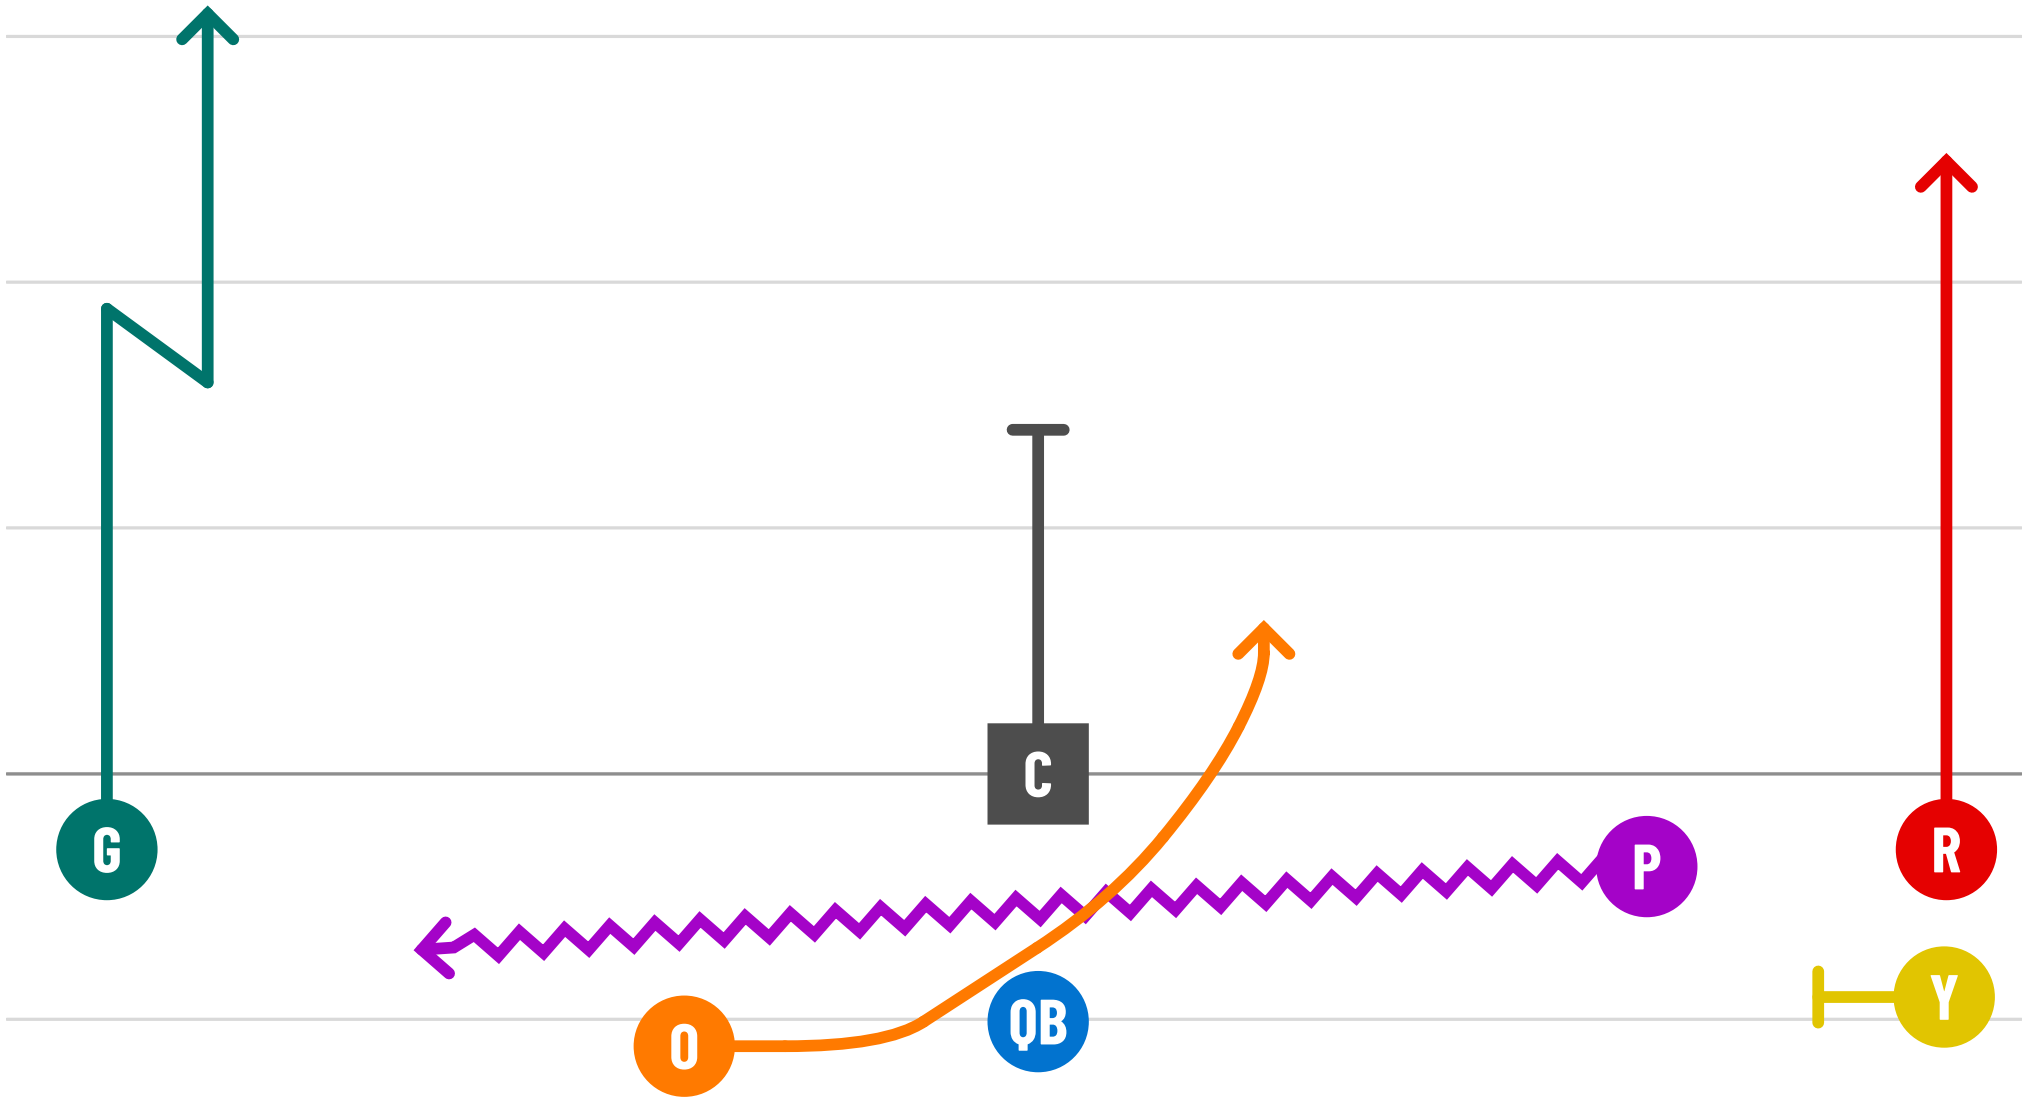

1 Split Back Purple Sweep

2 Split Back Orange Sweep

3 Stack Left purple Jet

4 Stack Right Purple Jet

5 Split Back Orange Counter

6 Split Back Purple Counter

7 Split Back Yellow End Around

8 Split Back Green Reverse

9 Split Back Red Reverse

10 Trips Right Orange Toss / Dive

11 Trips Left Orange Toss / Dive

12 Doubles Left Jet Dive Pop

13 Split Back Steeler Pass Left

14 Split Back Steeler Pass Right

15 Trips Left Green Drive

16 Stack Left Orange Jet Options

17 Stack Right Purple Jet Options

18 Trips Left Green Streaker

19 Trips Right Red Streaker

20 Doubles Right Jet Dive Pop

21 Trips Right Orange Dive Playaction Boot

22 Trips Left Orange Dive Playaction Boot