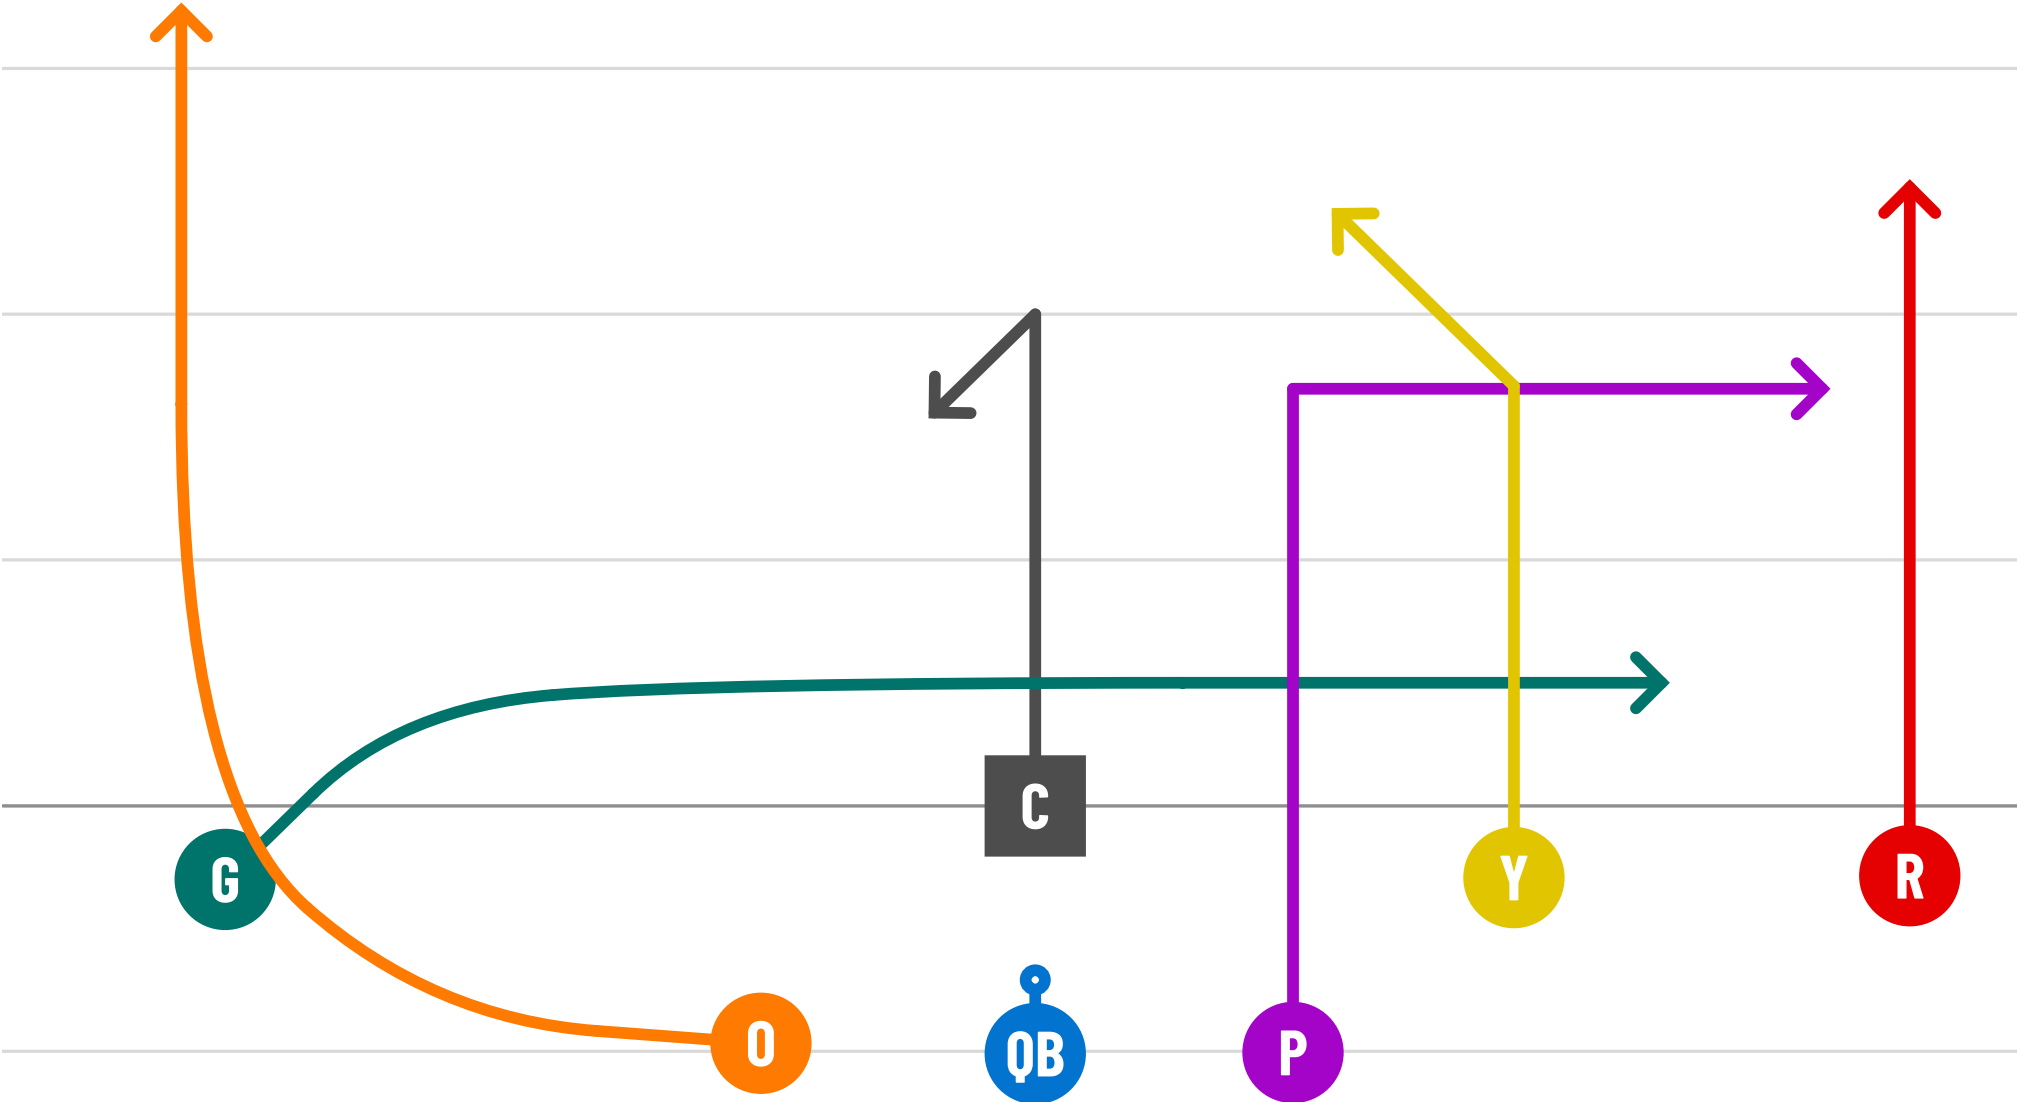

1 Split Back Purple Sweep

2 Split Back Orange Sweep

3 Stack Left purple Jet

4 Stack Right Purple Jet

5 Split Back Orange Counter

6 Split Back Purple Counter

7 Split Back Yellow End Around

8 Split Back Green Reverse

9 Split Back Red Reverse

10 Trips Right Orange Toss / Dive

11 Trips Left Orange Toss / Dive

12 Doubles Left Jet Dive Pop

13 Split Back Steeler Pass Left

14 Split Back Steeler Pass Right

15 Trips Left Green Drive

16 Stack Left Orange Jet Options

17 Stack Right Purple Jet Options

18 Trips Left Green Streaker

19 Trips Right Red Streaker

20 Doubles Right Jet Dive Pop

21 Trips Right Orange Dive Playaction Boot

22 Trips Left Orange Dive Playaction Boot