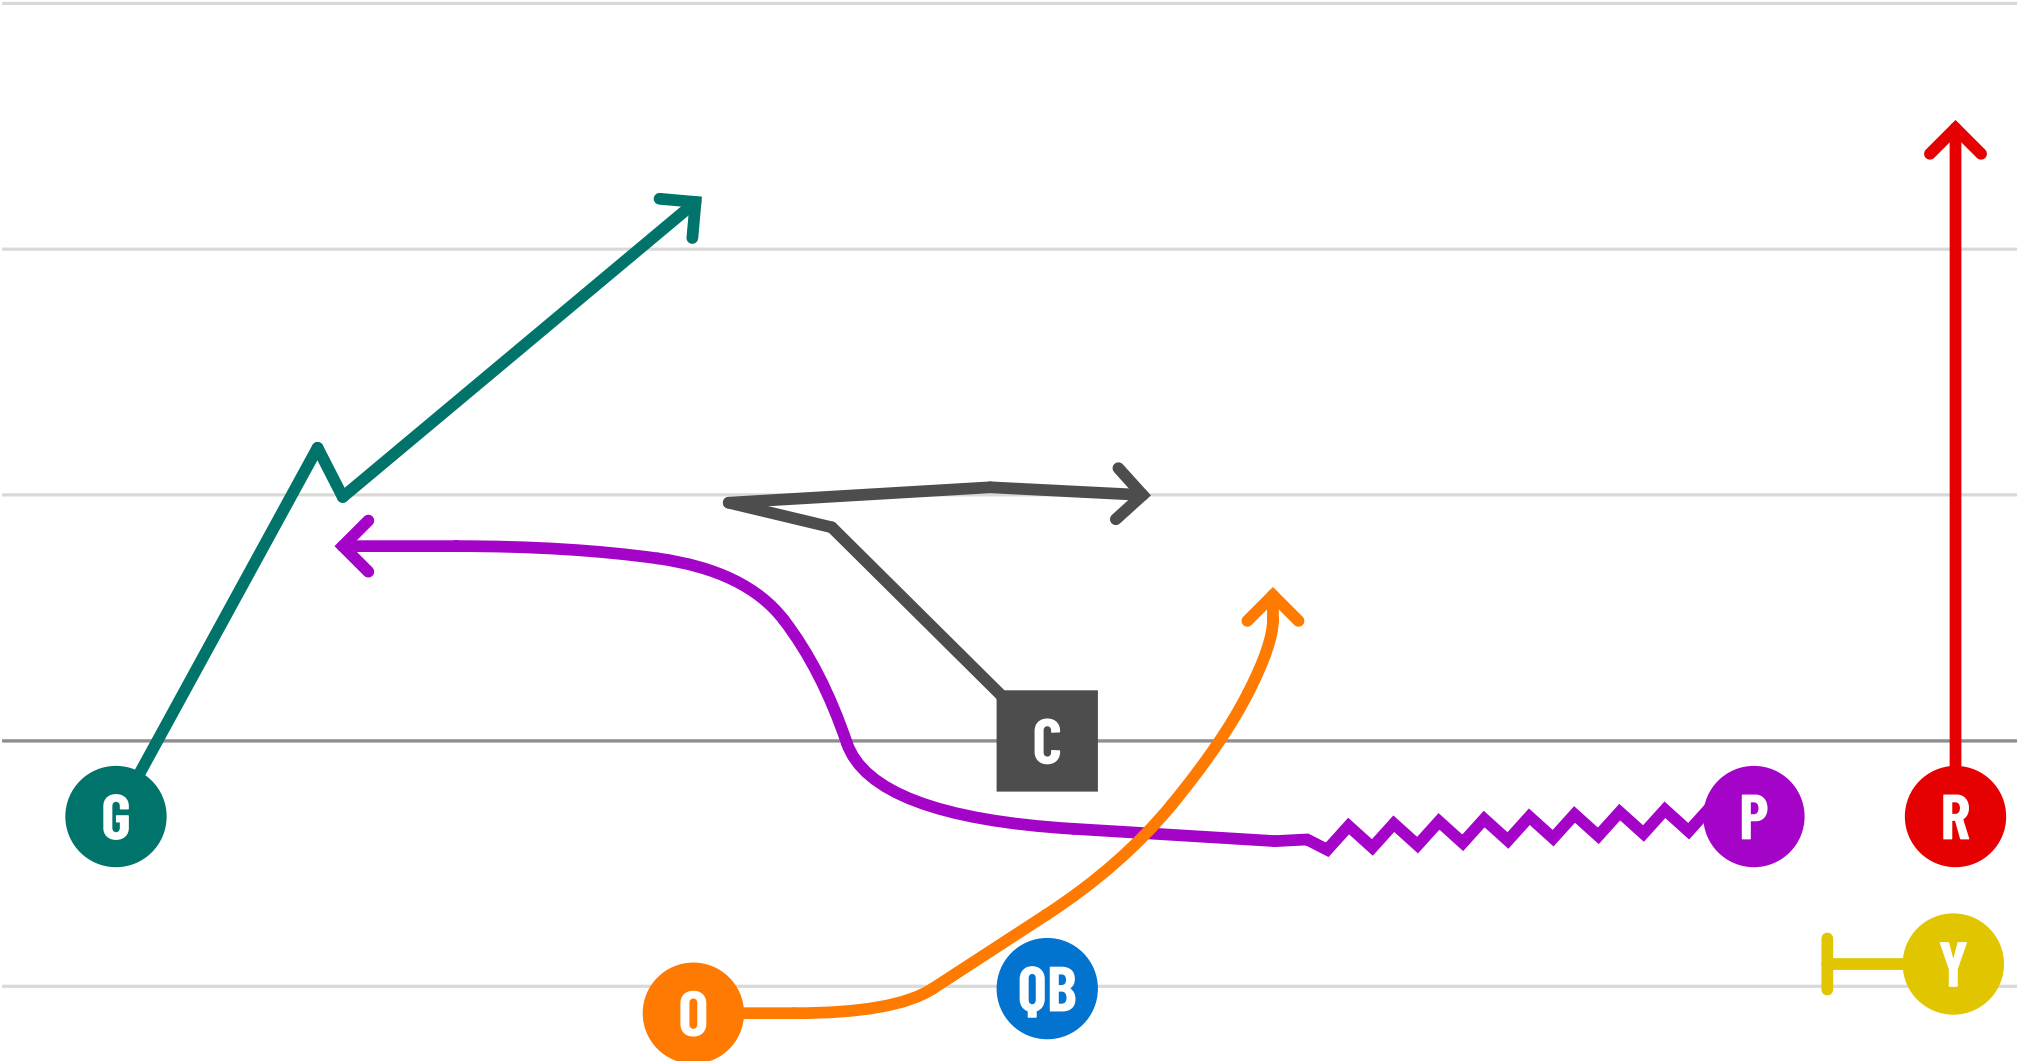

1 Split Back Purple Sweep

2 Split Back Orange Sweep

3 Stack Left purple Jet

4 Stack Right Purple Jet

5 Split Back Orange Counter

6 Split Back Purple Counter

7 Split Back Yellow End Around

8 Split Back Green Reverse

9 Split Back Red Reverse

10 Trips Right Orange Toss / Dive

11 Trips Left Orange Toss / Dive

12 Doubles Left Jet Dive Pop

13 Split Back Steeler Pass Left

14 Split Back Steeler Pass Right

15 Trips Left Green Drive

16 Stack Left Orange Jet Options

17 Stack Right Purple Jet Options

18 Trips Left Green Streaker

19 Trips Right Red Streaker

20 Doubles Right Jet Dive Pop

21 Trips Right Orange Dive Playaction Boot

22 Trips Left Orange Dive Playaction Boot