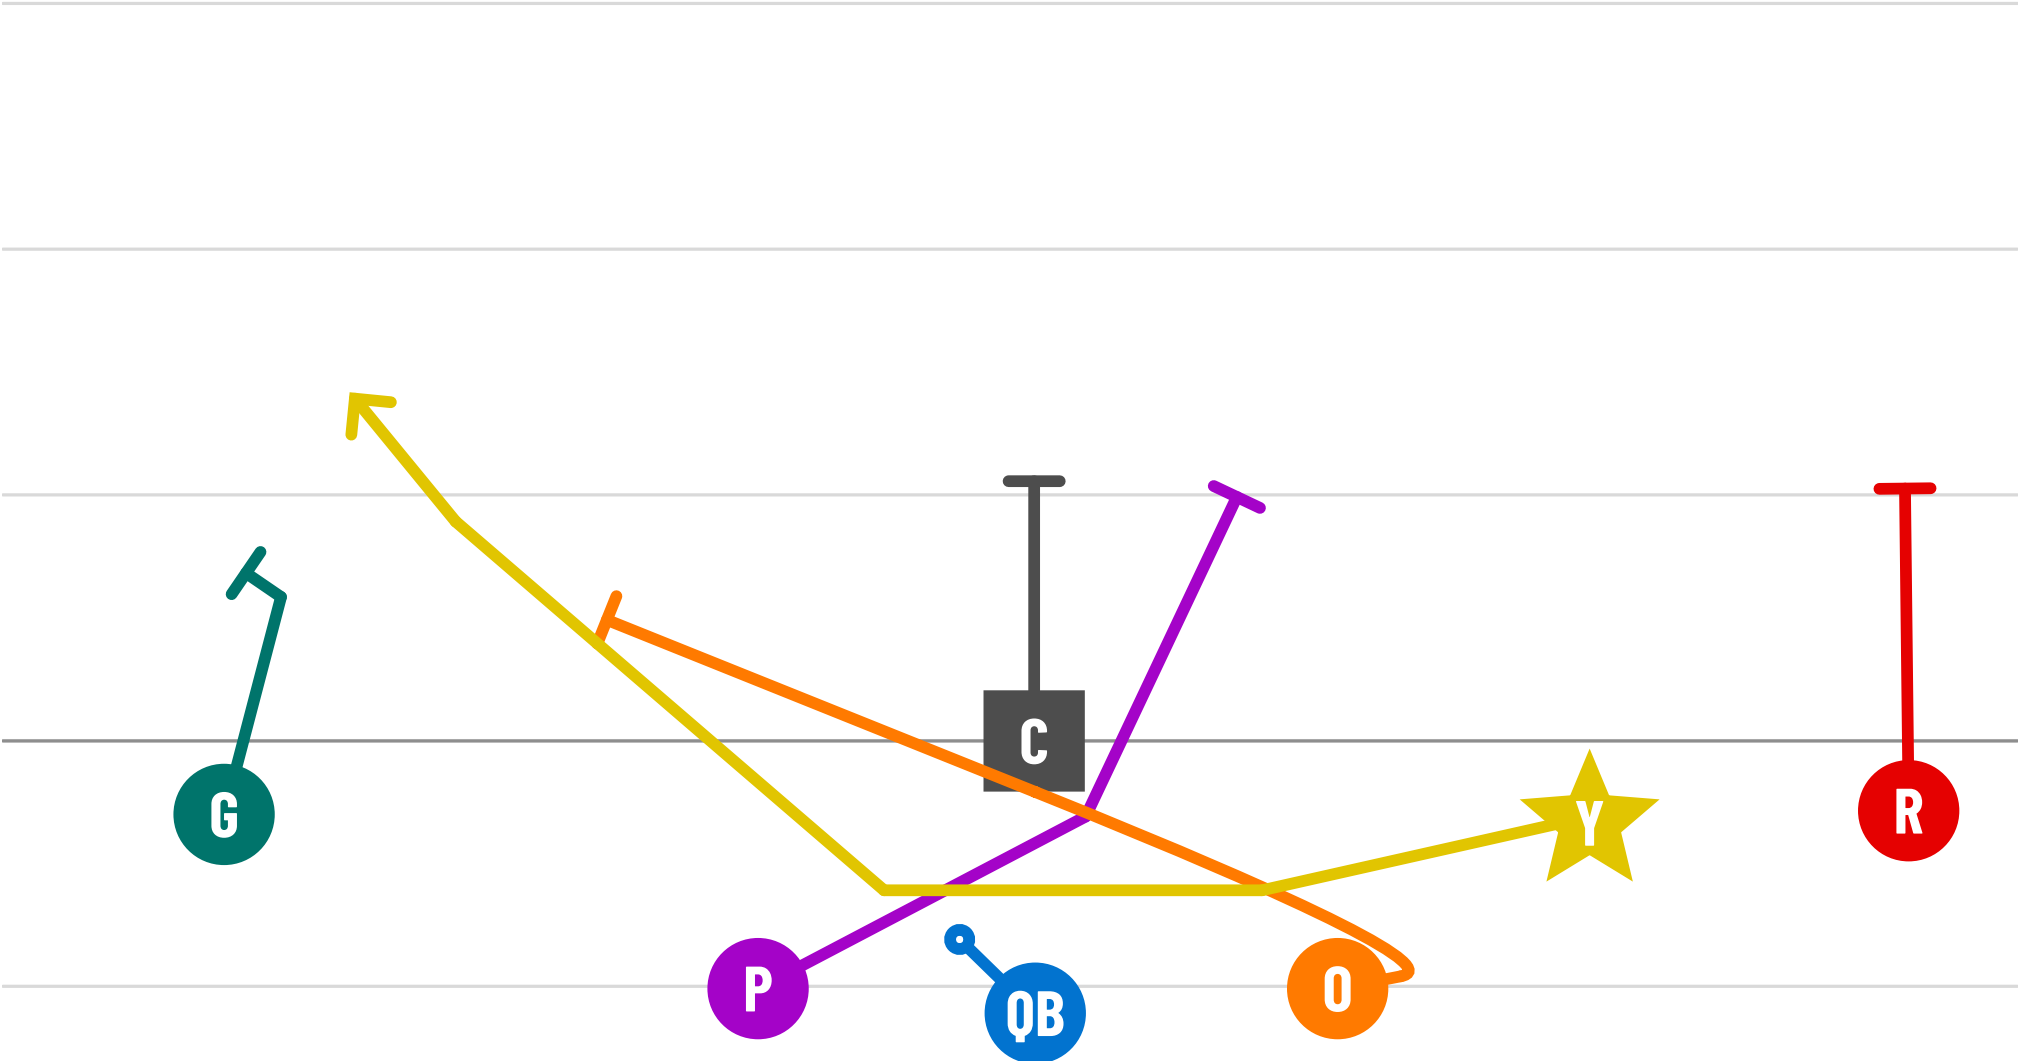

1 Split Back Purple Sweep

2 Split Back Orange Sweep

3 Stack Left purple Jet

4 Stack Right Purple Jet

5 Split Back Orange Counter

6 Split Back Purple Counter

7 Split Back Yellow End Around

8 Split Back Green Reverse

9 Split Back Red Reverse

10 Trips Right Orange Toss / Dive

11 Trips Left Orange Toss / Dive

12 Doubles Left Jet Dive Pop

13 Split Back Steeler Pass Left

14 Split Back Steeler Pass Right

15 Trips Left Green Drive

16 Stack Left Orange Jet Options

17 Stack Right Purple Jet Options

18 Trips Left Green Streaker

19 Trips Right Red Streaker

20 Doubles Right Jet Dive Pop

21 Trips Right Orange Dive Playaction Boot

22 Trips Left Orange Dive Playaction Boot