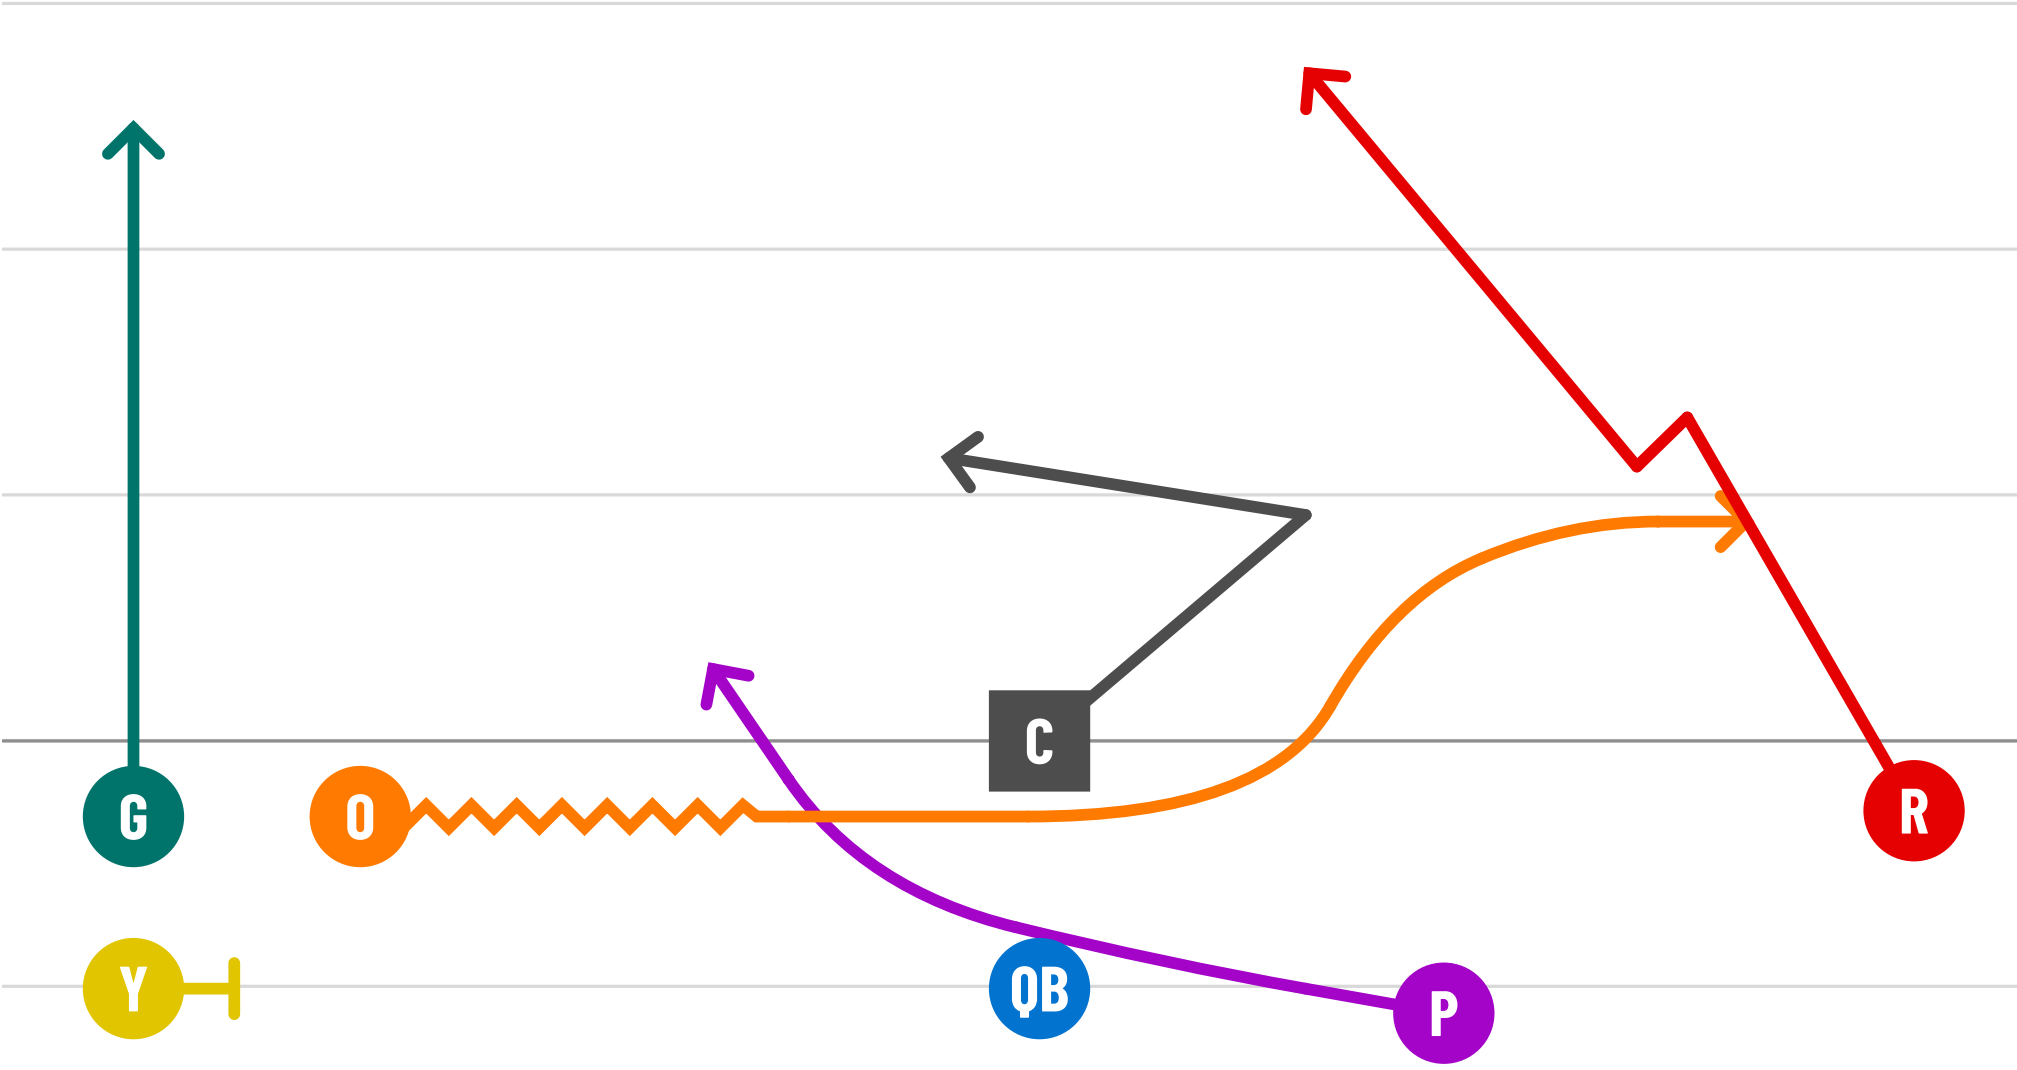

1 Split Back Purple Sweep

2 Split Back Orange Sweep

3 Stack Left purple Jet

4 Stack Right Purple Jet

5 Split Back Orange Counter

6 Split Back Purple Counter

7 Split Back Yellow End Around

8 Split Back Green Reverse

9 Split Back Red Reverse

10 Trips Right Orange Toss / Dive

11 Trips Left Orange Toss / Dive

12 Doubles Left Jet Dive Pop

13 Split Back Steeler Pass Left

14 Split Back Steeler Pass Right

15 Trips Left Green Drive

16 Stack Left Orange Jet Options

17 Stack Right Purple Jet Options

18 Trips Left Green Streaker

19 Trips Right Red Streaker

20 Doubles Right Jet Dive Pop

21 Trips Right Orange Dive Playaction Boot

22 Trips Left Orange Dive Playaction Boot