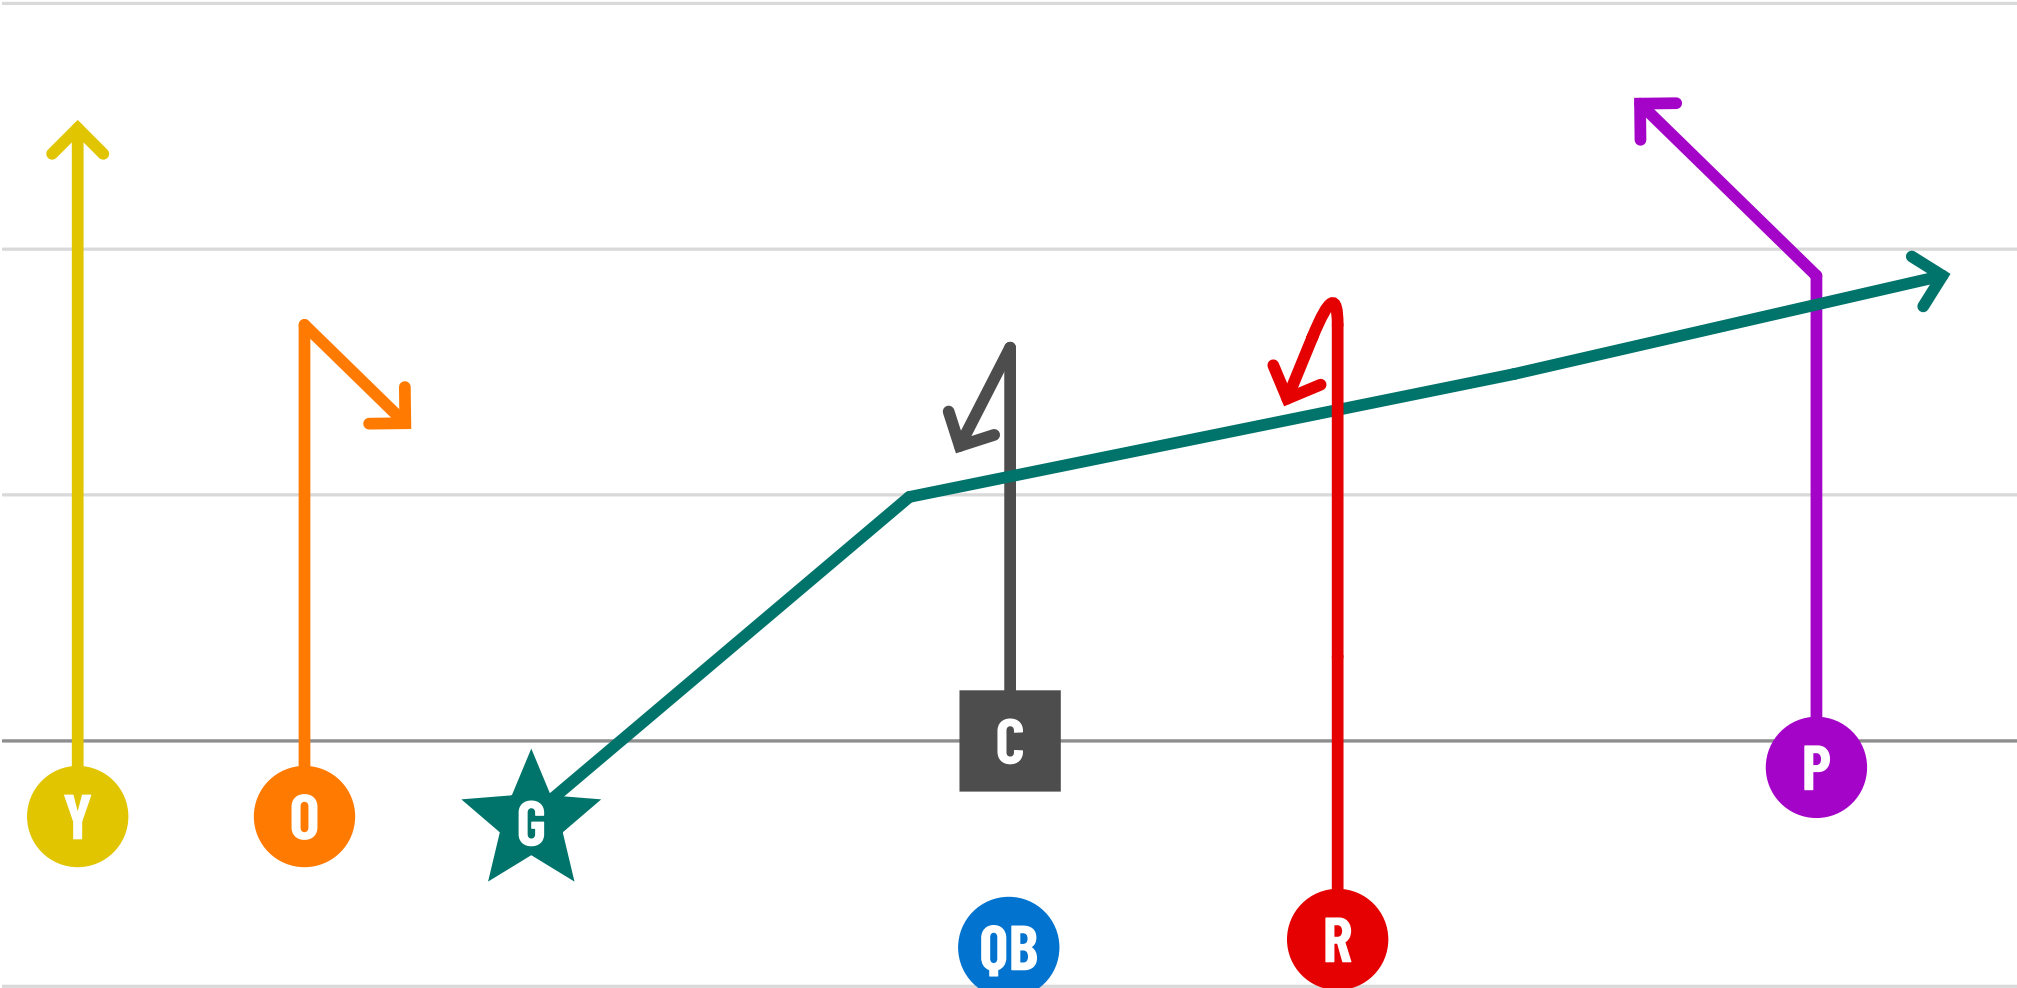

1 Split Back Purple Sweep

2 Split Back Orange Sweep

3 Stack Left purple Jet

4 Stack Right Purple Jet

5 Split Back Orange Counter

6 Split Back Purple Counter

7 Split Back Yellow End Around

8 Split Back Green Reverse

9 Split Back Red Reverse

10 Trips Right Orange Toss / Dive

11 Trips Left Orange Toss / Dive

12 Doubles Left Jet Dive Pop

13 Split Back Steeler Pass Left

14 Split Back Steeler Pass Right

15 Trips Left Green Drive

16 Stack Left Orange Jet Options

17 Stack Right Purple Jet Options

18 Trips Left Green Streaker

19 Trips Right Red Streaker

20 Doubles Right Jet Dive Pop

21 Trips Right Orange Dive Playaction Boot

22 Trips Left Orange Dive Playaction Boot