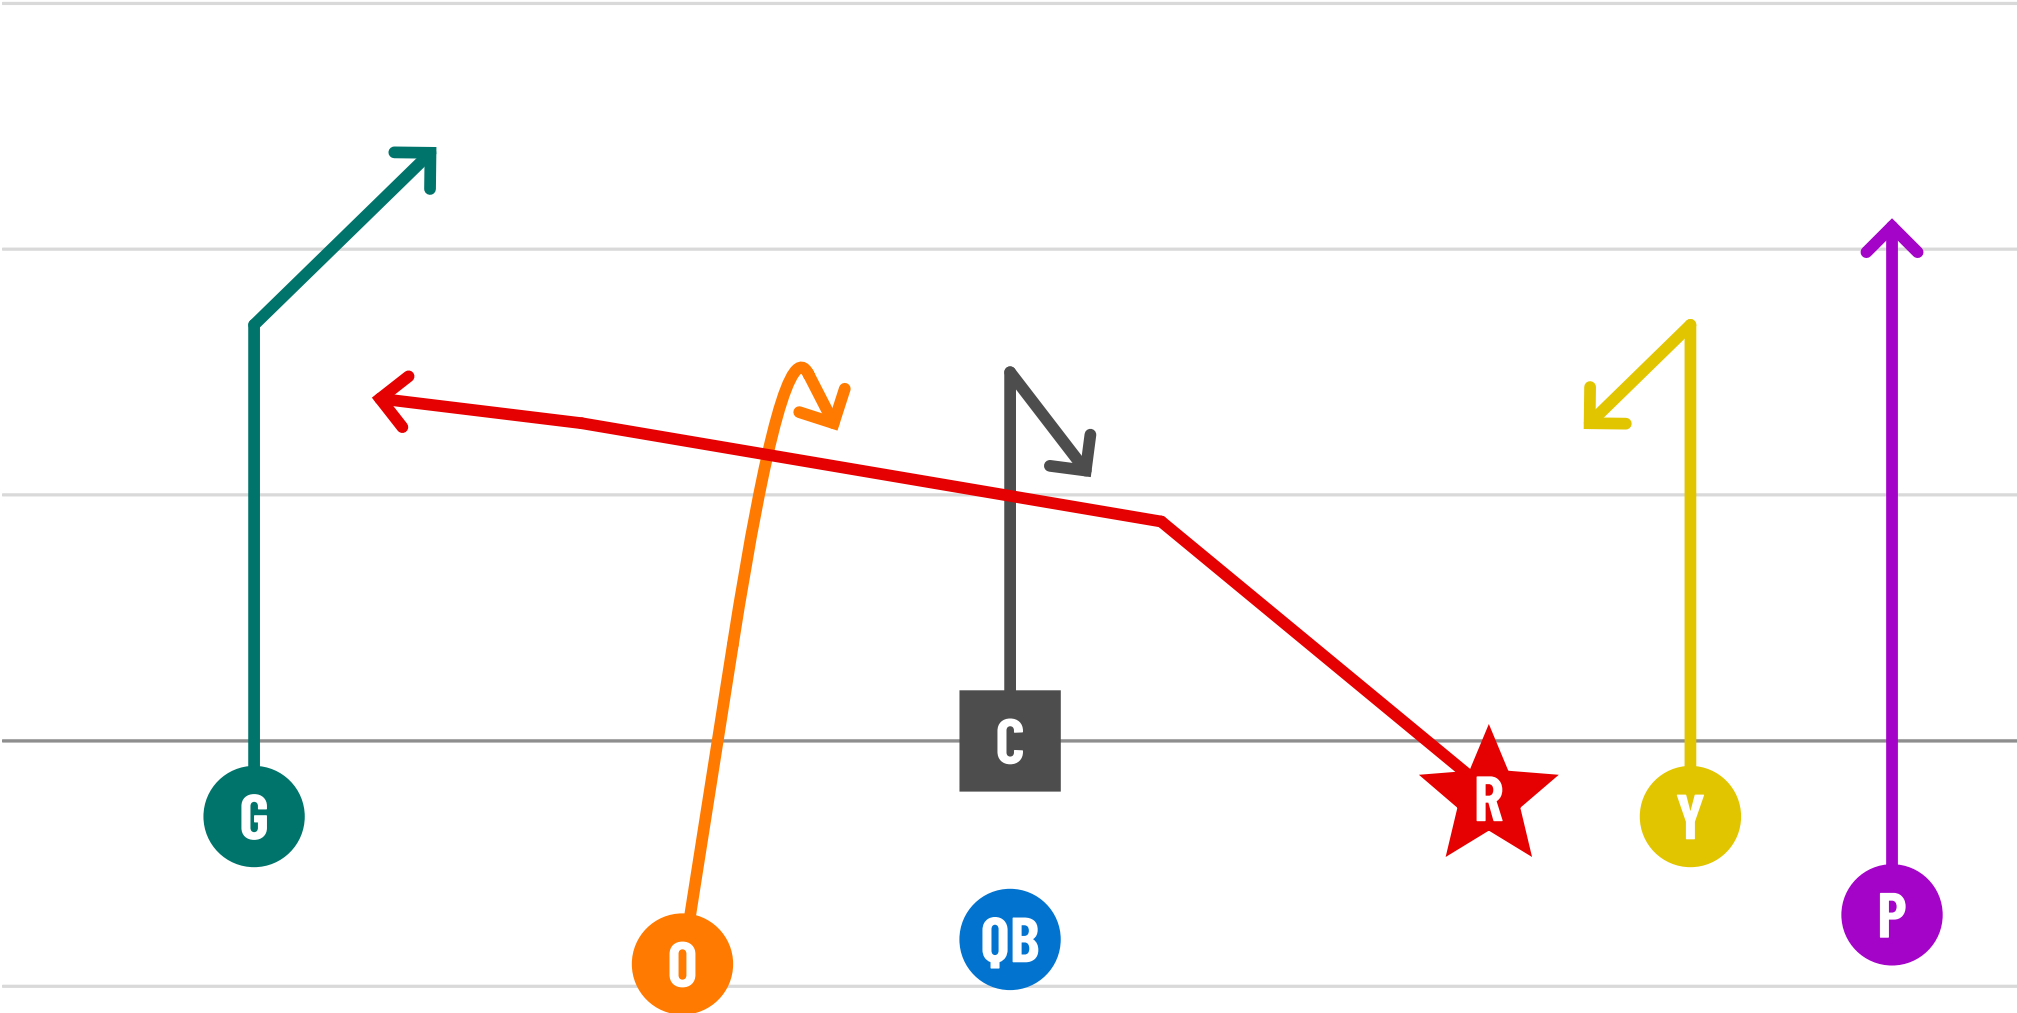

1 Split Back Purple Sweep

2 Split Back Orange Sweep

3 Stack Left purple Jet

4 Stack Right Purple Jet

5 Split Back Orange Counter

6 Split Back Purple Counter

7 Split Back Yellow End Around

8 Split Back Green Reverse

9 Split Back Red Reverse

10 Trips Right Orange Toss / Dive

11 Trips Left Orange Toss / Dive

12 Doubles Left Jet Dive Pop

13 Split Back Steeler Pass Left

14 Split Back Steeler Pass Right

15 Trips Left Green Drive

16 Stack Left Orange Jet Options

17 Stack Right Purple Jet Options

18 Trips Left Green Streaker

19 Trips Right Red Streaker

20 Doubles Right Jet Dive Pop

21 Trips Right Orange Dive Playaction Boot

22 Trips Left Orange Dive Playaction Boot