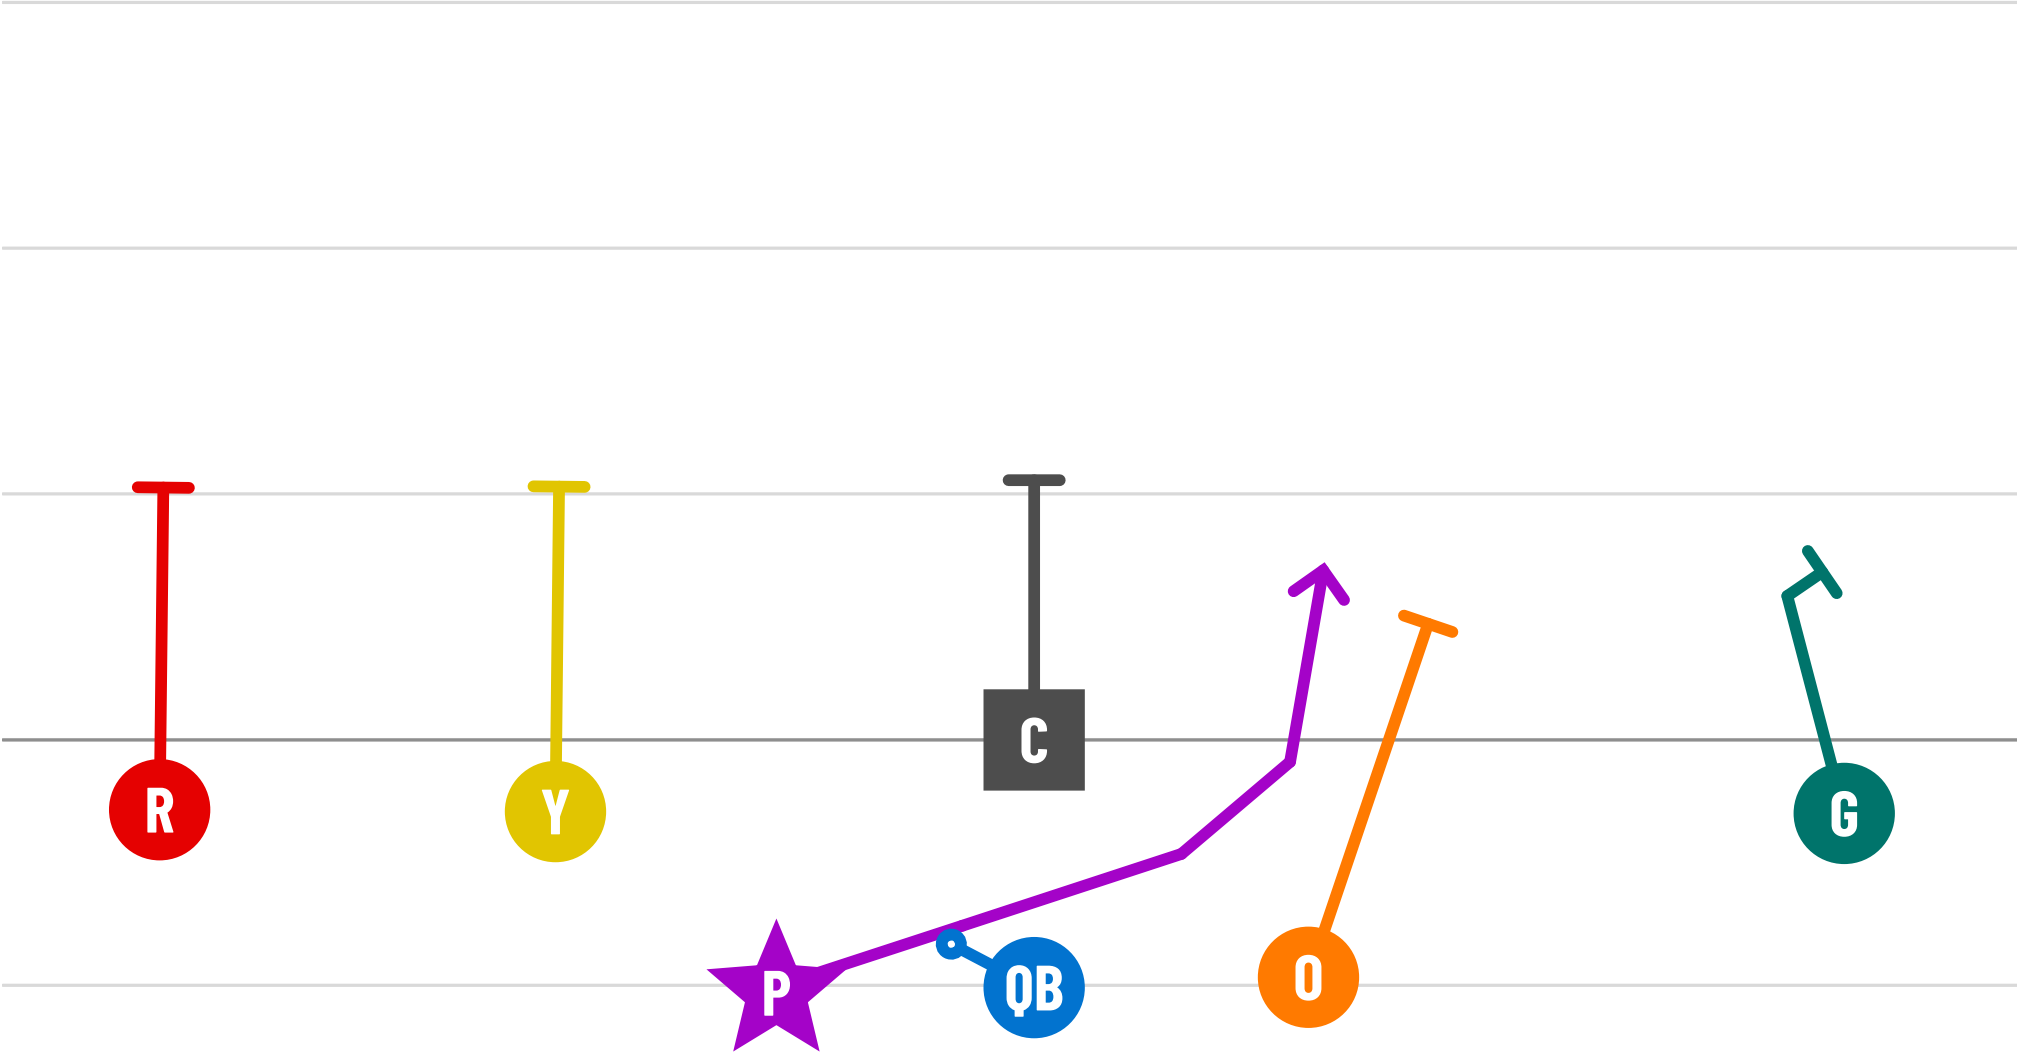

1 Split Back Purple Sweep

2 Split Back Orange Sweep

3 Stack Left purple Jet

4 Stack Right Purple Jet

5 Split Back Orange Counter

6 Split Back Purple Counter

7 Split Back Yellow End Around

8 Split Back Green Reverse

9 Split Back Red Reverse

10 Trips Right Orange Toss / Dive

11 Trips Left Orange Toss / Dive

12 Doubles Left Jet Dive Pop

13 Split Back Steeler Pass Left

14 Split Back Steeler Pass Right

15 Trips Left Green Drive

16 Stack Left Orange Jet Options

17 Stack Right Purple Jet Options

18 Trips Left Green Streaker

19 Trips Right Red Streaker

20 Doubles Right Jet Dive Pop

21 Trips Right Orange Dive Playaction Boot

22 Trips Left Orange Dive Playaction Boot