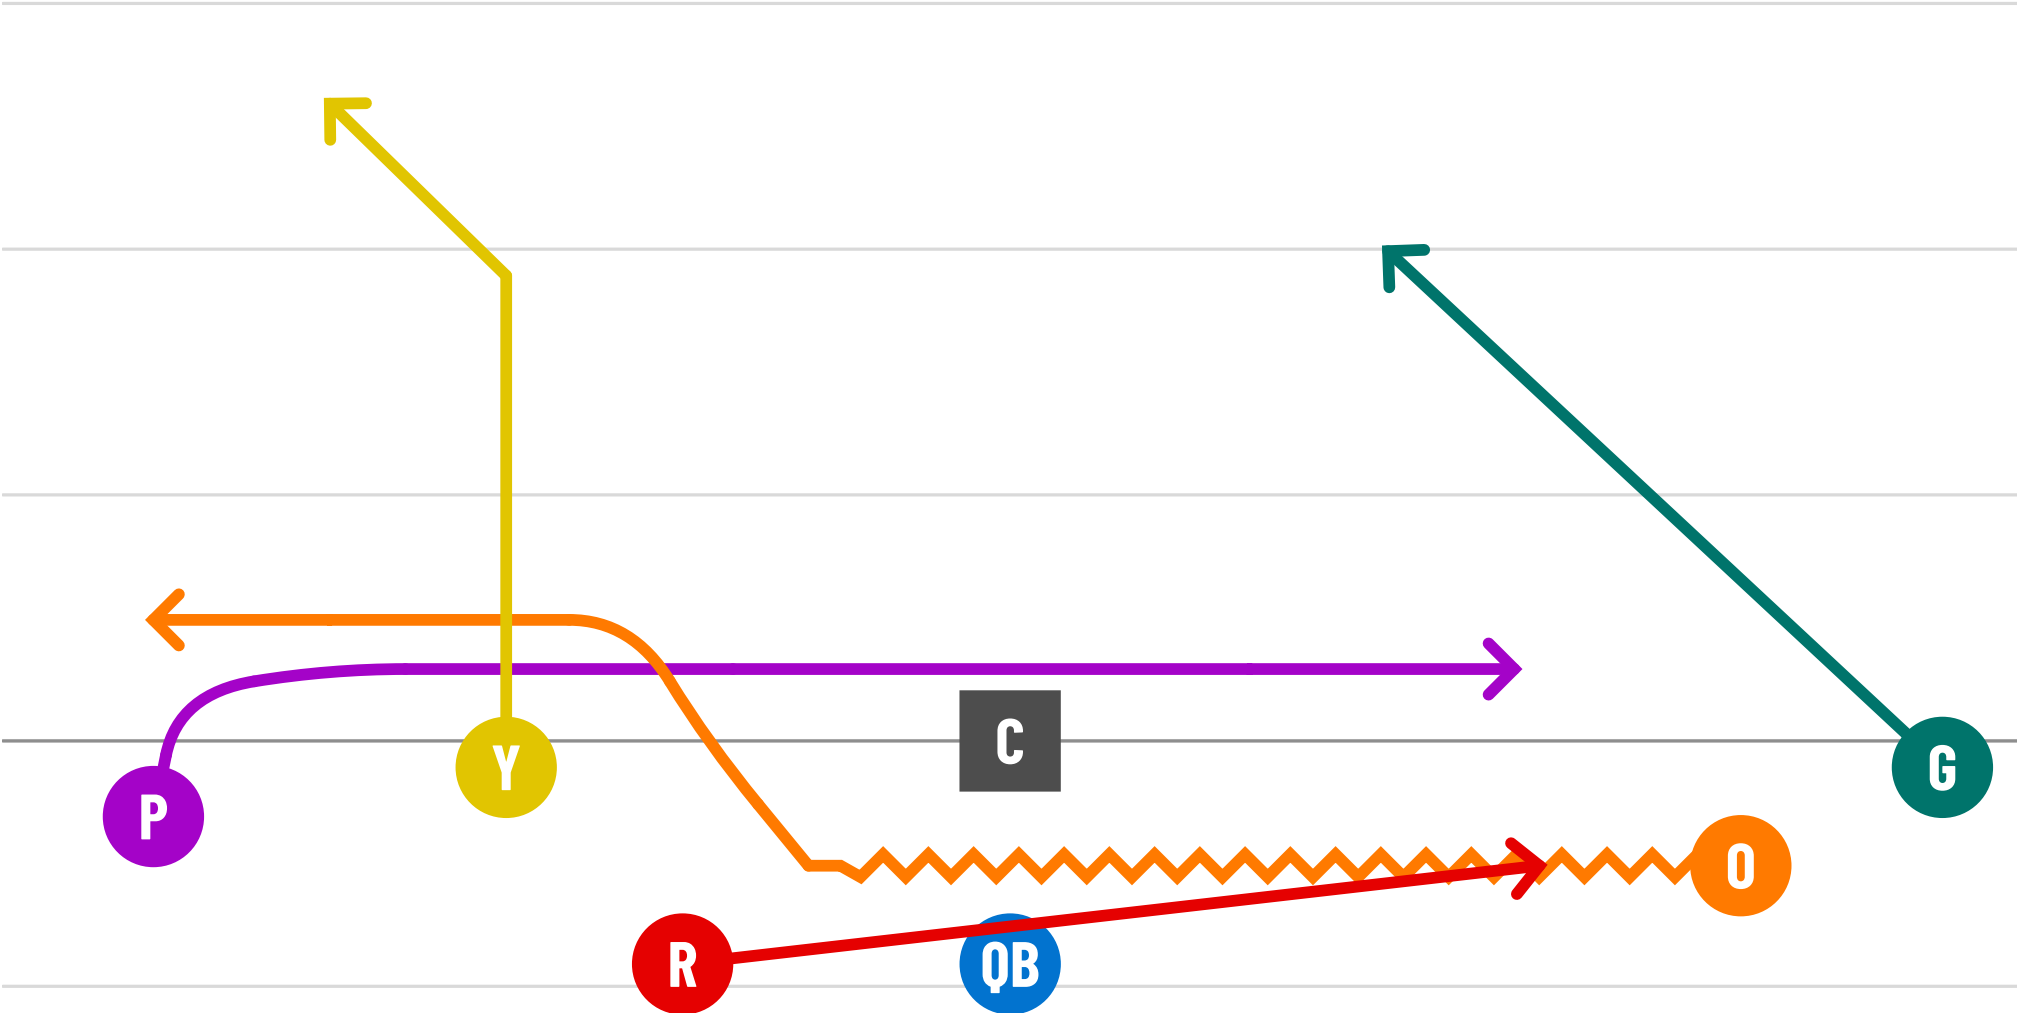

1 Split Back Purple Sweep

2 Split Back Orange Sweep

3 Stack Left purple Jet

4 Stack Right Purple Jet

5 Split Back Orange Counter

6 Split Back Purple Counter

7 Split Back Yellow End Around

8 Split Back Green Reverse

9 Split Back Red Reverse

10 Trips Right Orange Toss / Dive

11 Trips Left Orange Toss / Dive

12 Doubles Left Jet Dive Pop

13 Split Back Steeler Pass Left

14 Split Back Steeler Pass Right

15 Trips Left Green Drive

16 Stack Left Orange Jet Options

17 Stack Right Purple Jet Options

18 Trips Left Green Streaker

19 Trips Right Red Streaker

20 Doubles Right Jet Dive Pop

21 Trips Right Orange Dive Playaction Boot

22 Trips Left Orange Dive Playaction Boot