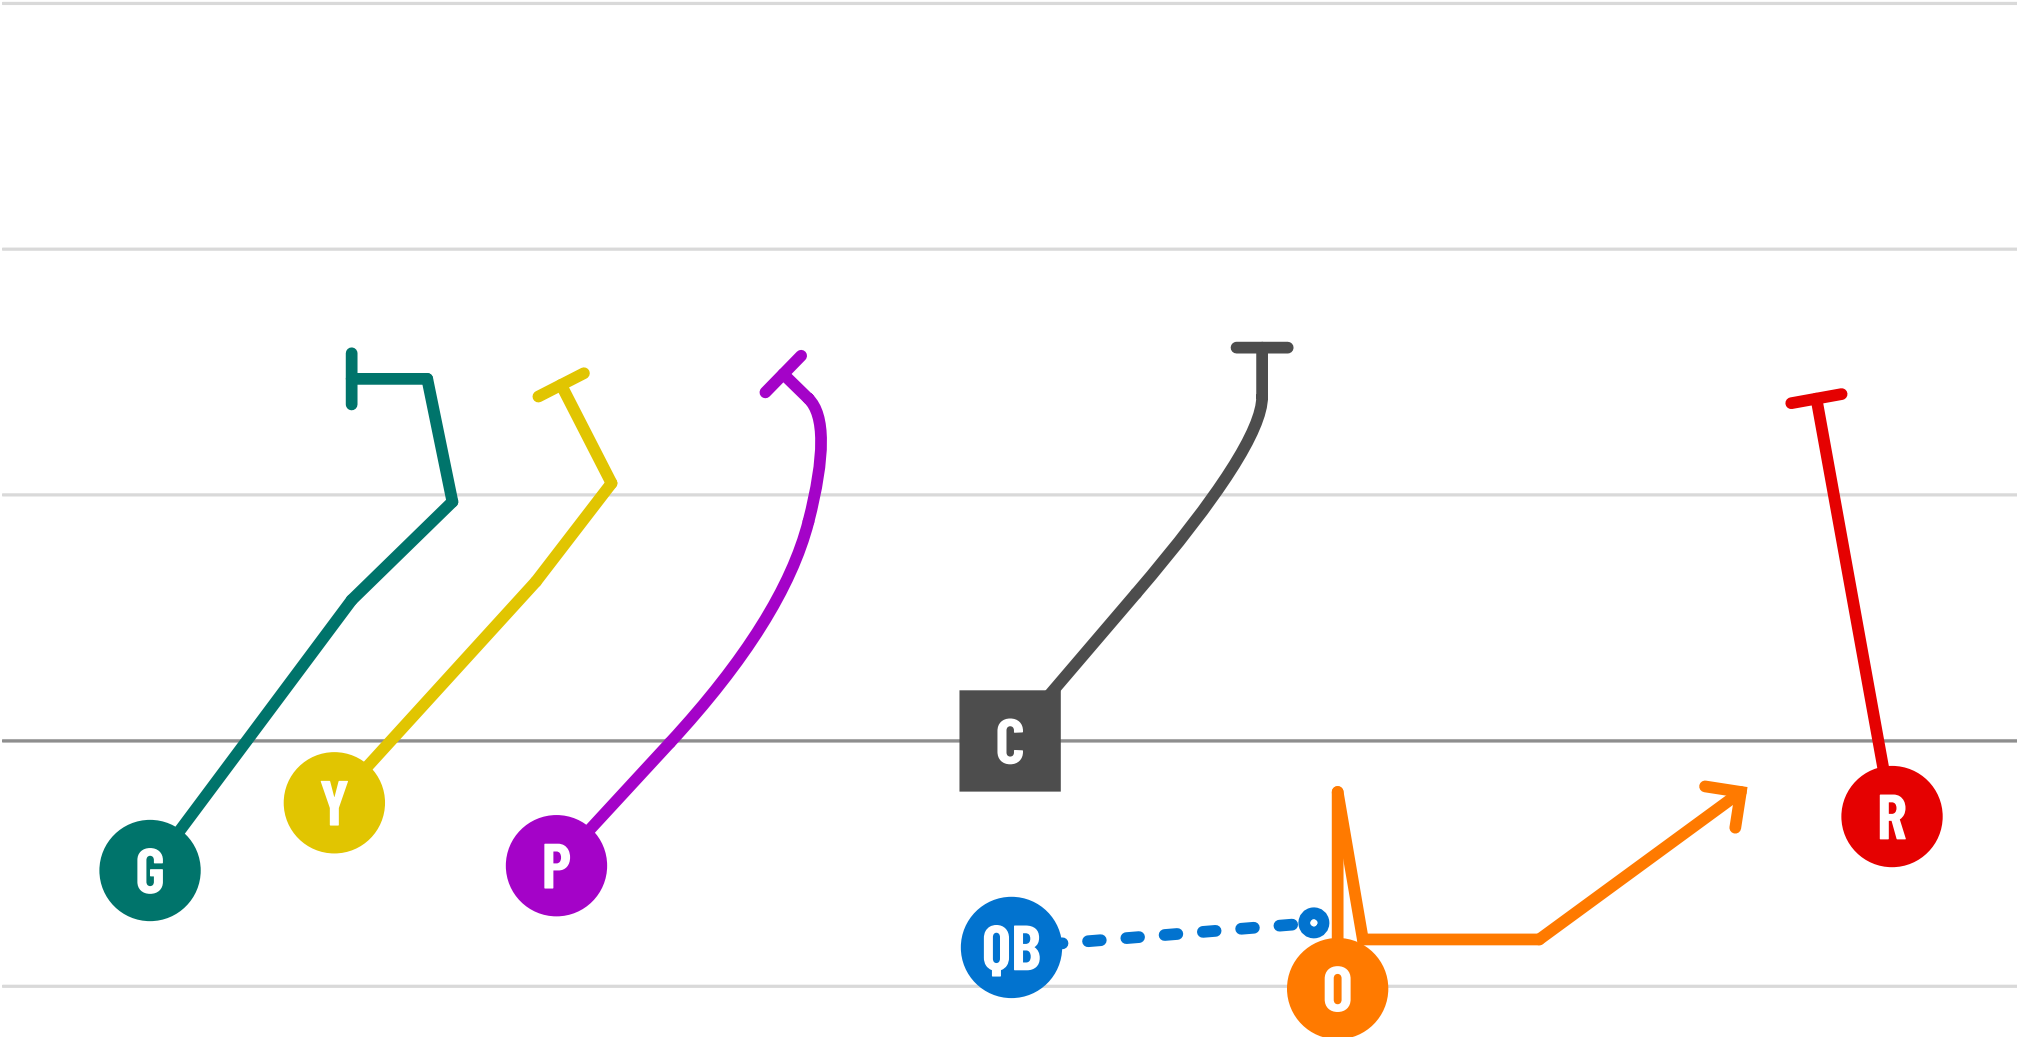

1 Split Back Purple Sweep

2 Split Back Orange Sweep

3 Stack Left purple Jet

4 Stack Right Purple Jet

5 Split Back Orange Counter

6 Split Back Purple Counter

7 Split Back Yellow End Around

8 Split Back Green Reverse

9 Split Back Red Reverse

10 Trips Right Orange Toss / Dive

11 Trips Left Orange Toss / Dive

12 Doubles Left Jet Dive Pop

13 Split Back Steeler Pass Left

14 Split Back Steeler Pass Right

15 Trips Left Green Drive

16 Stack Left Orange Jet Options

17 Stack Right Purple Jet Options

18 Trips Left Green Streaker

19 Trips Right Red Streaker

20 Doubles Right Jet Dive Pop

21 Trips Right Orange Dive Playaction Boot

22 Trips Left Orange Dive Playaction Boot