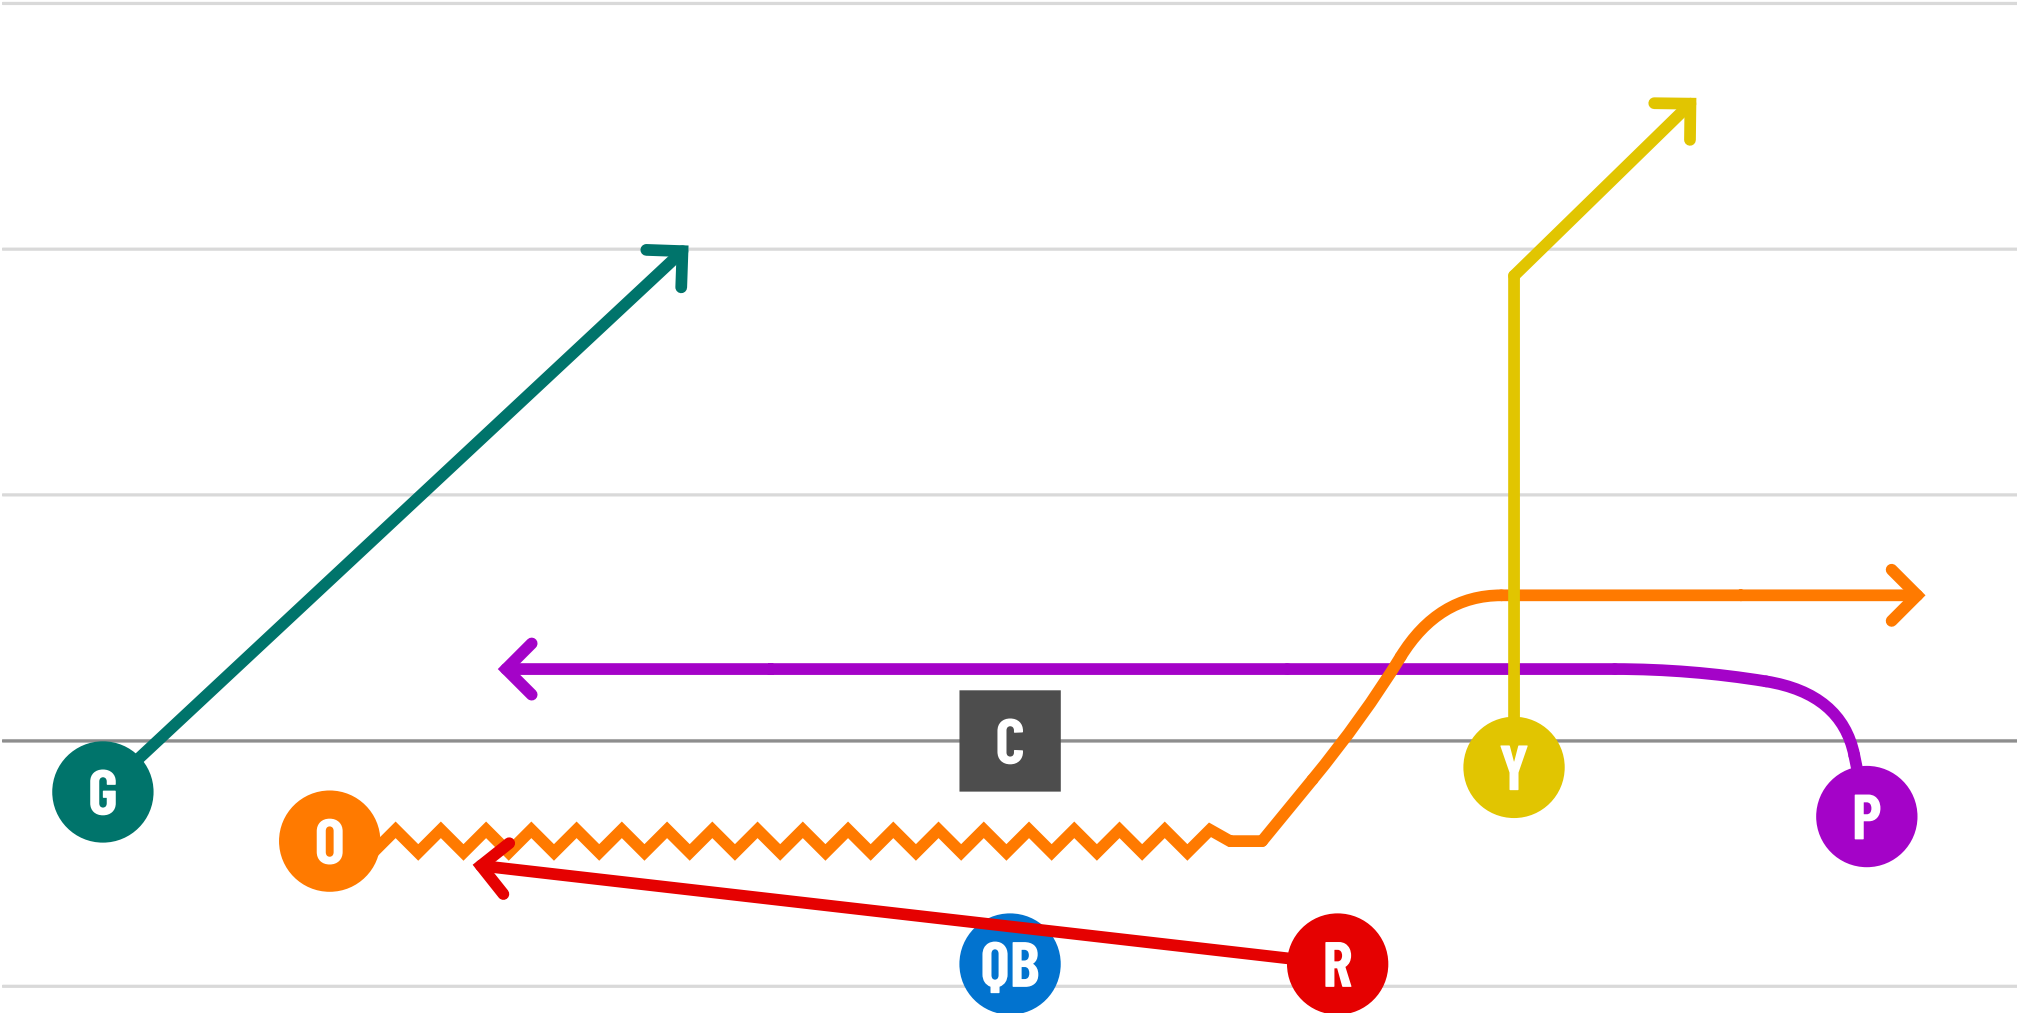

1 Split Back Purple Sweep

2 Split Back Orange Sweep

3 Stack Left purple Jet

4 Stack Right Purple Jet

5 Split Back Orange Counter

6 Split Back Purple Counter

7 Split Back Yellow End Around

8 Split Back Green Reverse

9 Split Back Red Reverse

10 Trips Right Orange Toss / Dive

11 Trips Left Orange Toss / Dive

12 Doubles Left Jet Dive Pop

13 Split Back Steeler Pass Left

14 Split Back Steeler Pass Right

15 Trips Left Green Drive

16 Stack Left Orange Jet Options

17 Stack Right Purple Jet Options

18 Trips Left Green Streaker

19 Trips Right Red Streaker

20 Doubles Right Jet Dive Pop

21 Trips Right Orange Dive Playaction Boot

22 Trips Left Orange Dive Playaction Boot