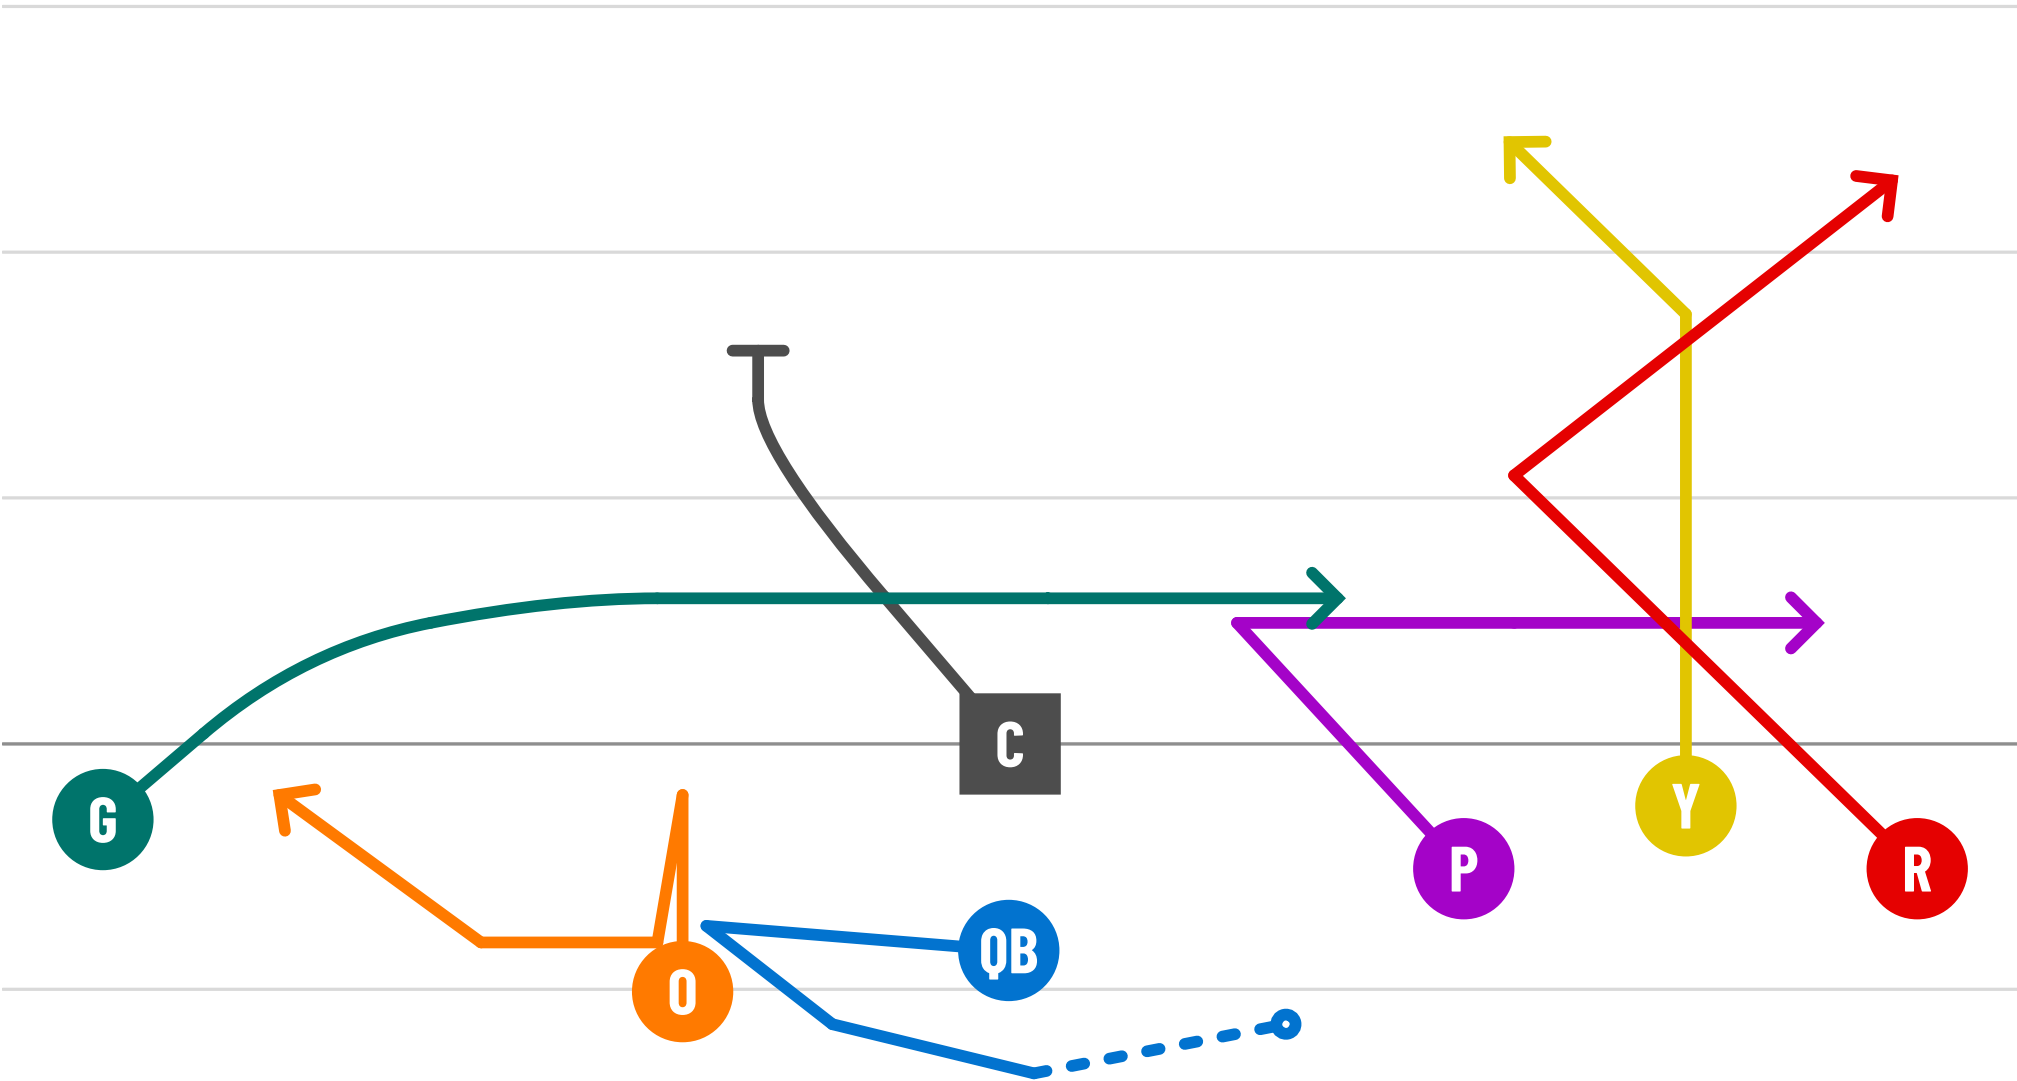

1 Split Back Purple Sweep

2 Split Back Orange Sweep

3 Stack Left purple Jet

4 Stack Right Purple Jet

5 Split Back Orange Counter

6 Split Back Purple Counter

7 Split Back Yellow End Around

8 Split Back Green Reverse

9 Split Back Red Reverse

10 Trips Right Orange Toss / Dive

11 Trips Left Orange Toss / Dive

12 Doubles Left Jet Dive Pop

13 Split Back Steeler Pass Left

14 Split Back Steeler Pass Right

15 Trips Left Green Drive

16 Stack Left Orange Jet Options

17 Stack Right Purple Jet Options

18 Trips Left Green Streaker

19 Trips Right Red Streaker

20 Doubles Right Jet Dive Pop

21 Trips Right Orange Dive Playaction Boot

22 Trips Left Orange Dive Playaction Boot