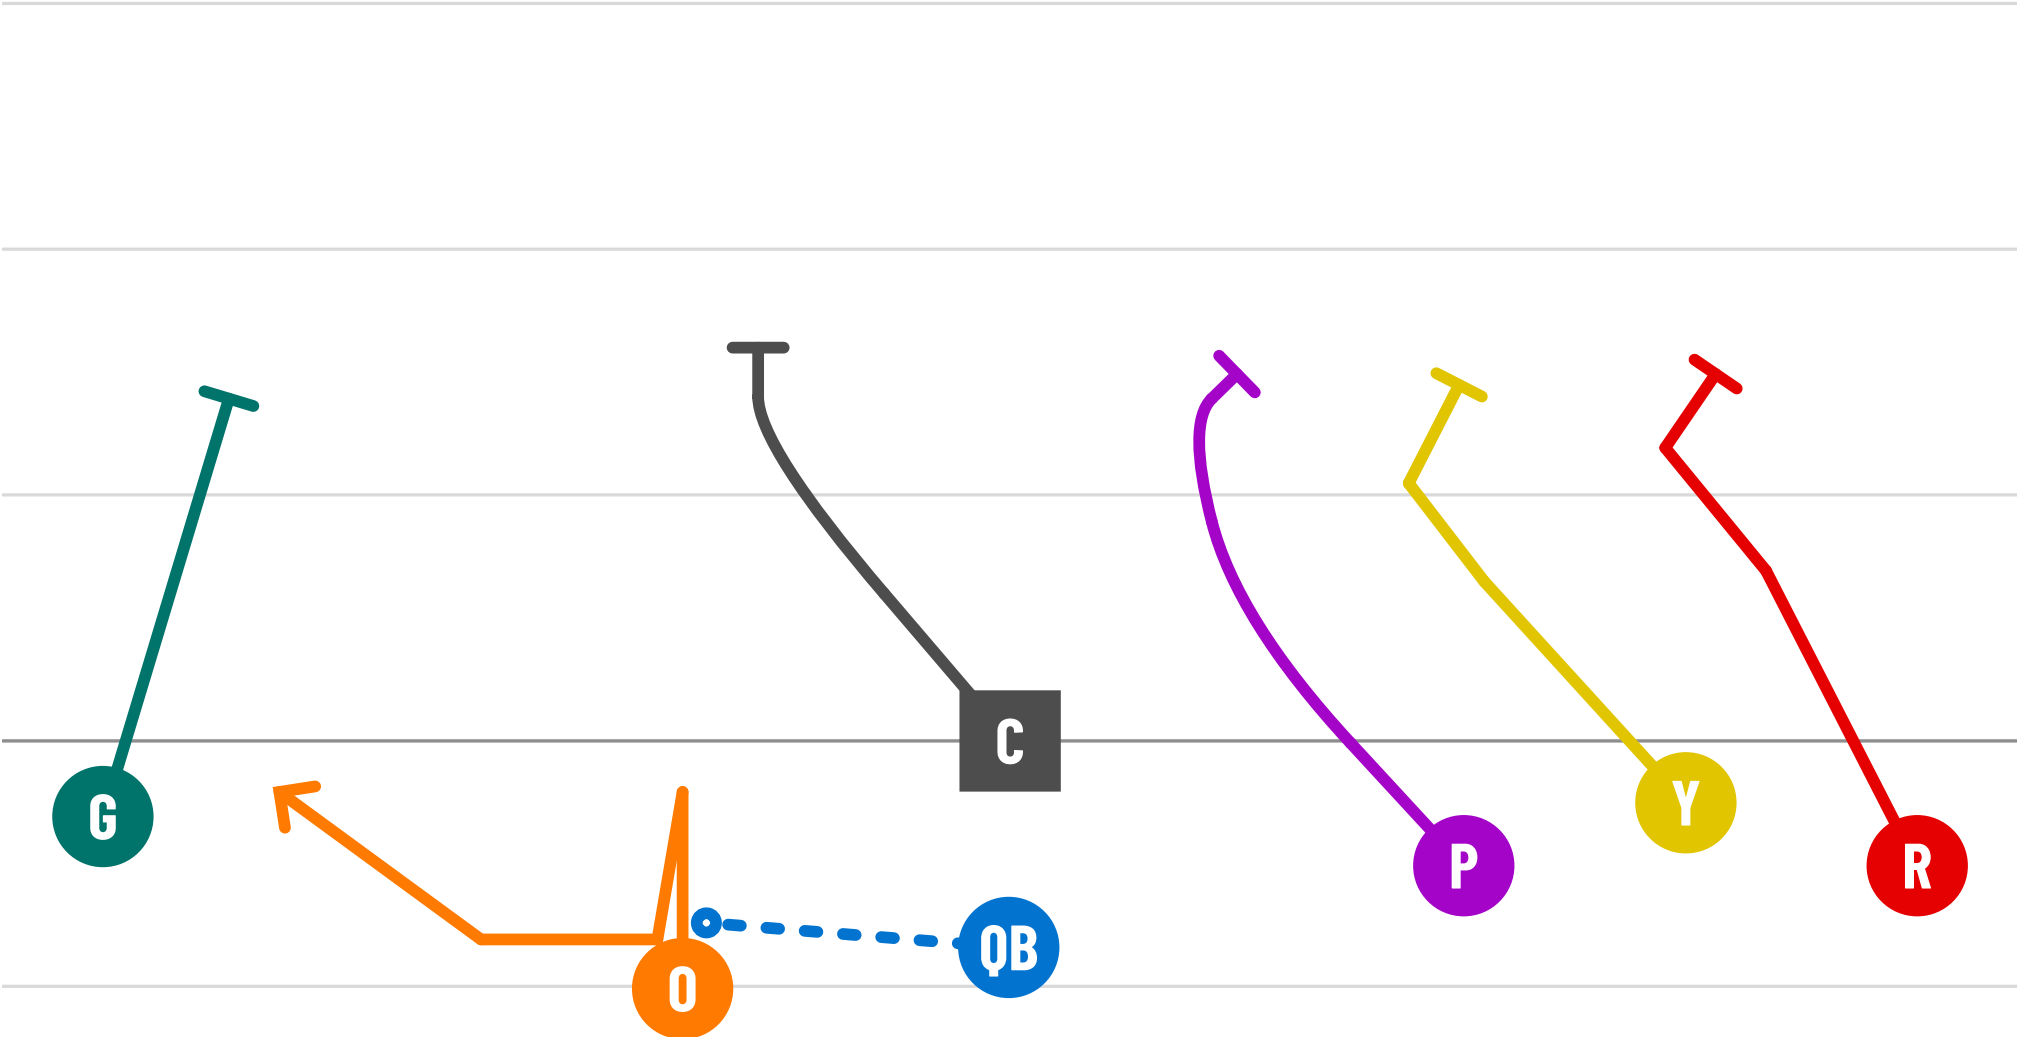

1 Split Back Purple Sweep

2 Split Back Orange Sweep

3 Stack Left purple Jet

4 Stack Right Purple Jet

5 Split Back Orange Counter

6 Split Back Purple Counter

7 Split Back Yellow End Around

8 Split Back Green Reverse

9 Split Back Red Reverse

10 Trips Right Orange Toss / Dive

11 Trips Left Orange Toss / Dive

12 Doubles Left Jet Dive Pop

13 Split Back Steeler Pass Left

14 Split Back Steeler Pass Right

15 Trips Left Green Drive

16 Stack Left Orange Jet Options

17 Stack Right Purple Jet Options

18 Trips Left Green Streaker

19 Trips Right Red Streaker

20 Doubles Right Jet Dive Pop

21 Trips Right Orange Dive Playaction Boot

22 Trips Left Orange Dive Playaction Boot