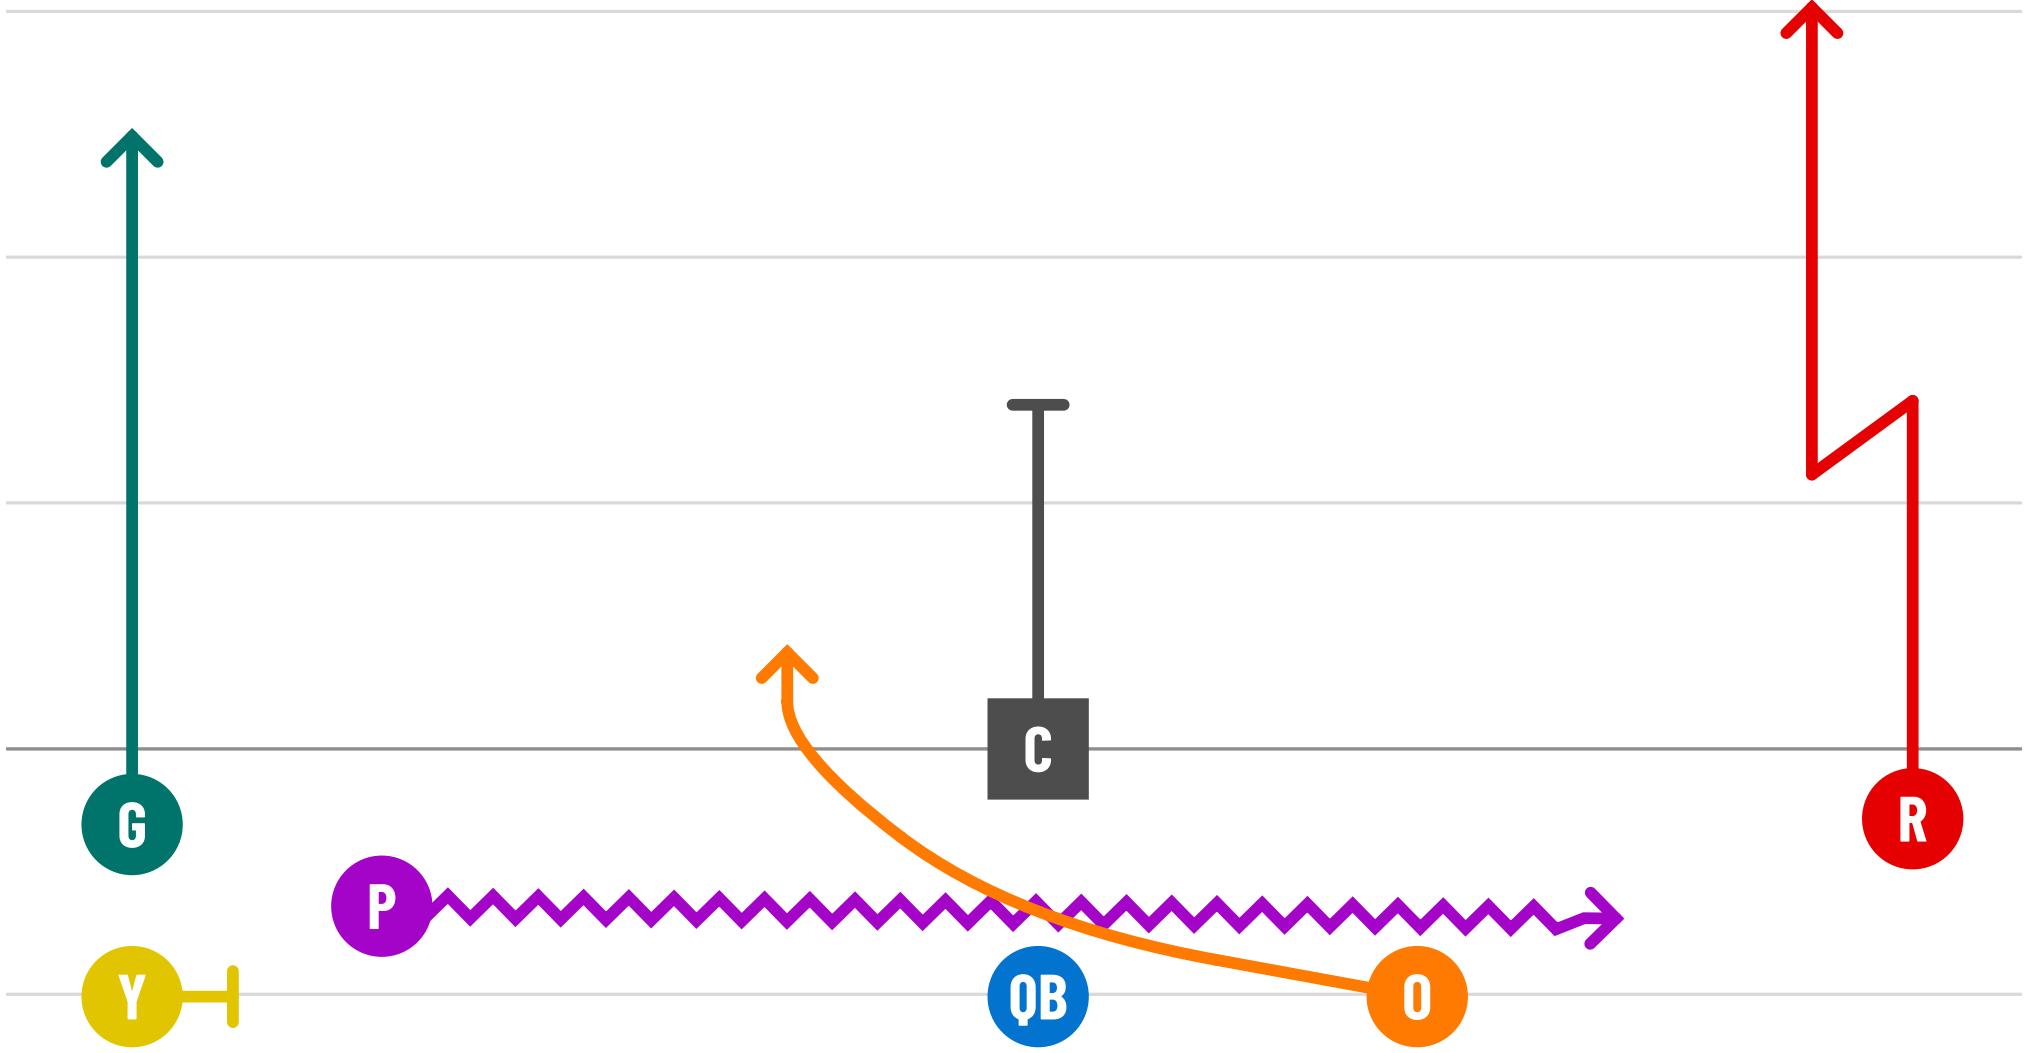

1 Split Back Purple Sweep

2 Split Back Orange Sweep

3 Stack Left purple Jet

4 Stack Right Purple Jet

5 Split Back Orange Counter

6 Split Back Purple Counter

7 Split Back Yellow End Around

8 Split Back Green Reverse

9 Split Back Red Reverse

10 Trips Right Orange Toss / Dive

11 Trips Left Orange Toss / Dive

12 Doubles Left Jet Dive Pop

13 Split Back Steeler Pass Left

14 Split Back Steeler Pass Right

15 Trips Left Green Drive

16 Stack Left Orange Jet Options

17 Stack Right Purple Jet Options

18 Trips Left Green Streaker

19 Trips Right Red Streaker

20 Doubles Right Jet Dive Pop

21 Trips Right Orange Dive Playaction Boot

22 Trips Left Orange Dive Playaction Boot