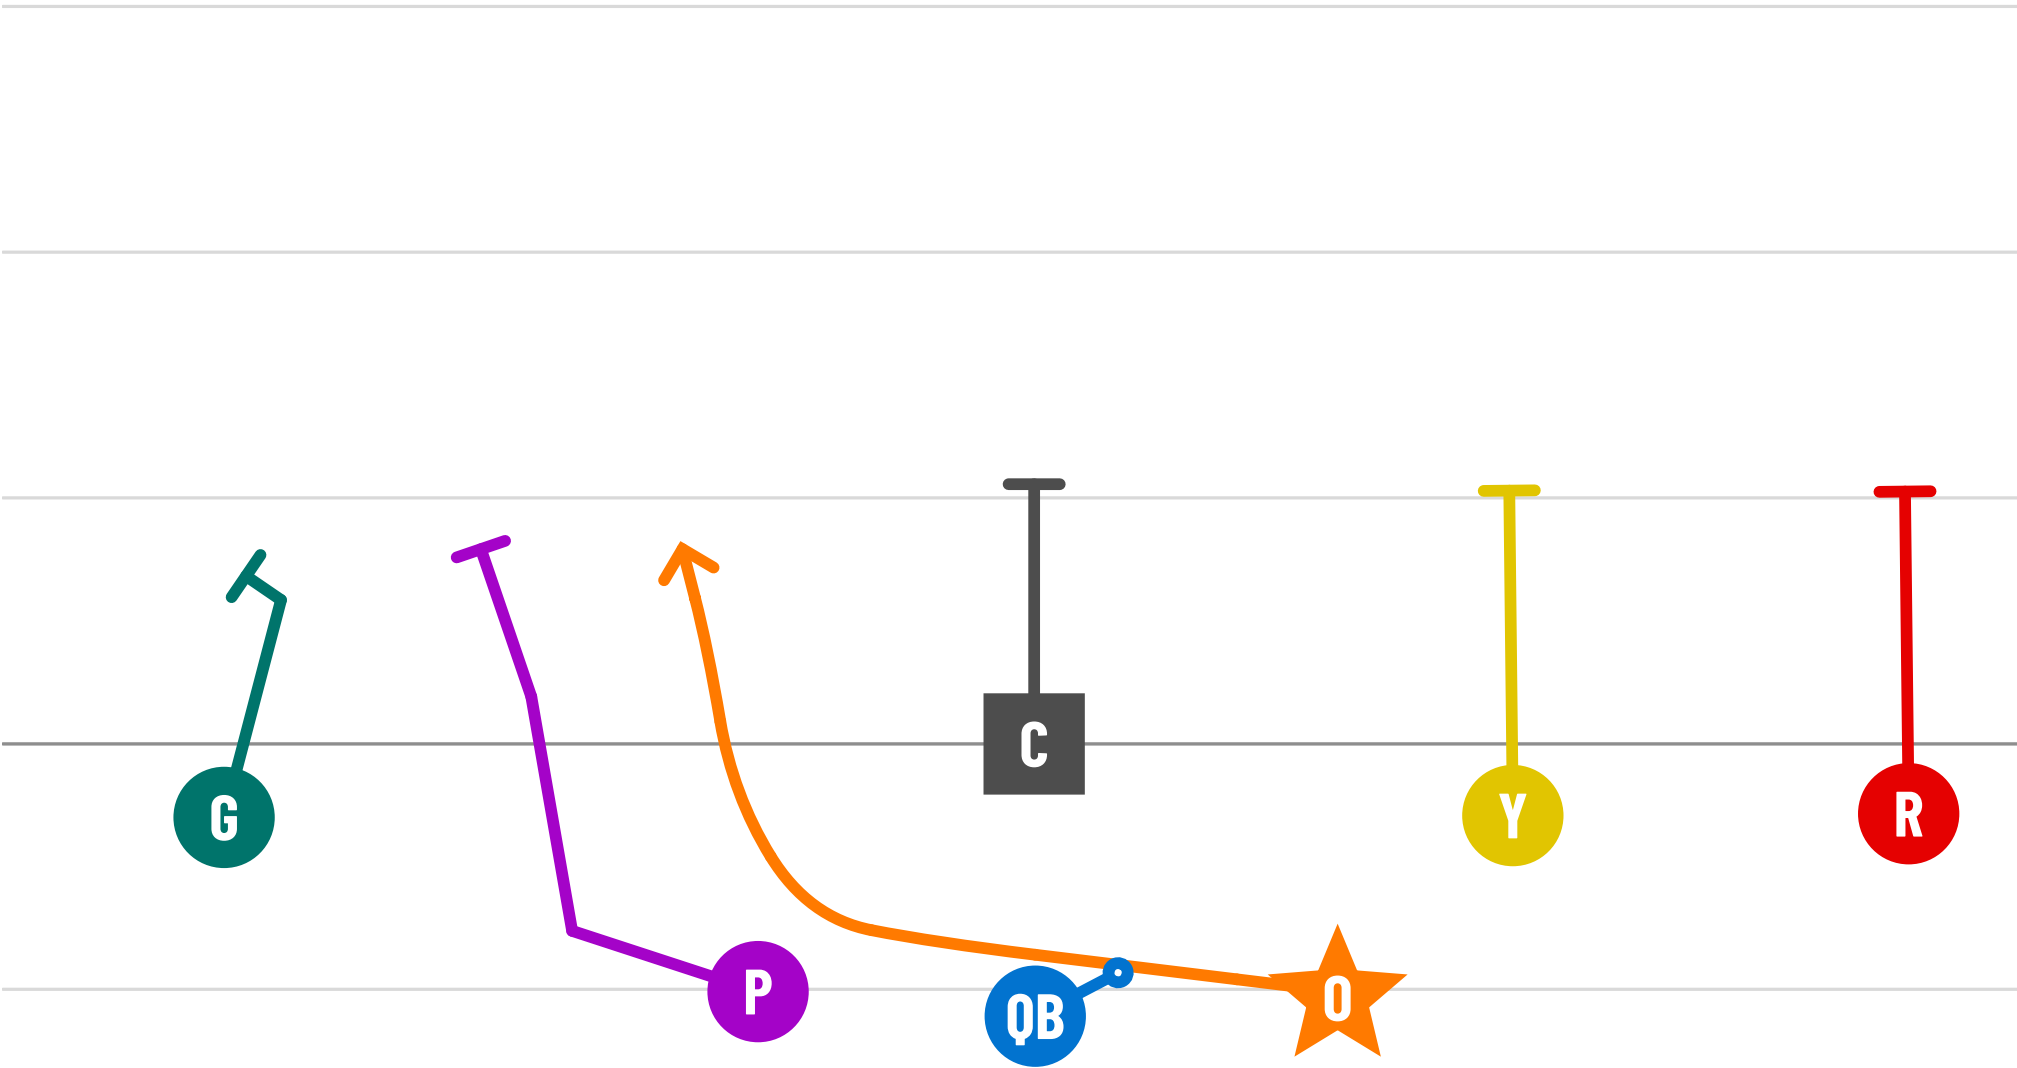

1 Split Back Purple Sweep

2 Split Back Orange Sweep

3 Stack Left purple Jet

4 Stack Right Purple Jet

5 Split Back Orange Counter

6 Split Back Purple Counter

7 Split Back Yellow End Around

8 Split Back Green Reverse

9 Split Back Red Reverse

10 Trips Right Orange Toss / Dive

11 Trips Left Orange Toss / Dive

12 Doubles Left Jet Dive Pop

13 Split Back Steeler Pass Left

14 Split Back Steeler Pass Right

15 Trips Left Green Drive

16 Stack Left Orange Jet Options

17 Stack Right Purple Jet Options

18 Trips Left Green Streaker

19 Trips Right Red Streaker

20 Doubles Right Jet Dive Pop

21 Trips Right Orange Dive Playaction Boot

22 Trips Left Orange Dive Playaction Boot