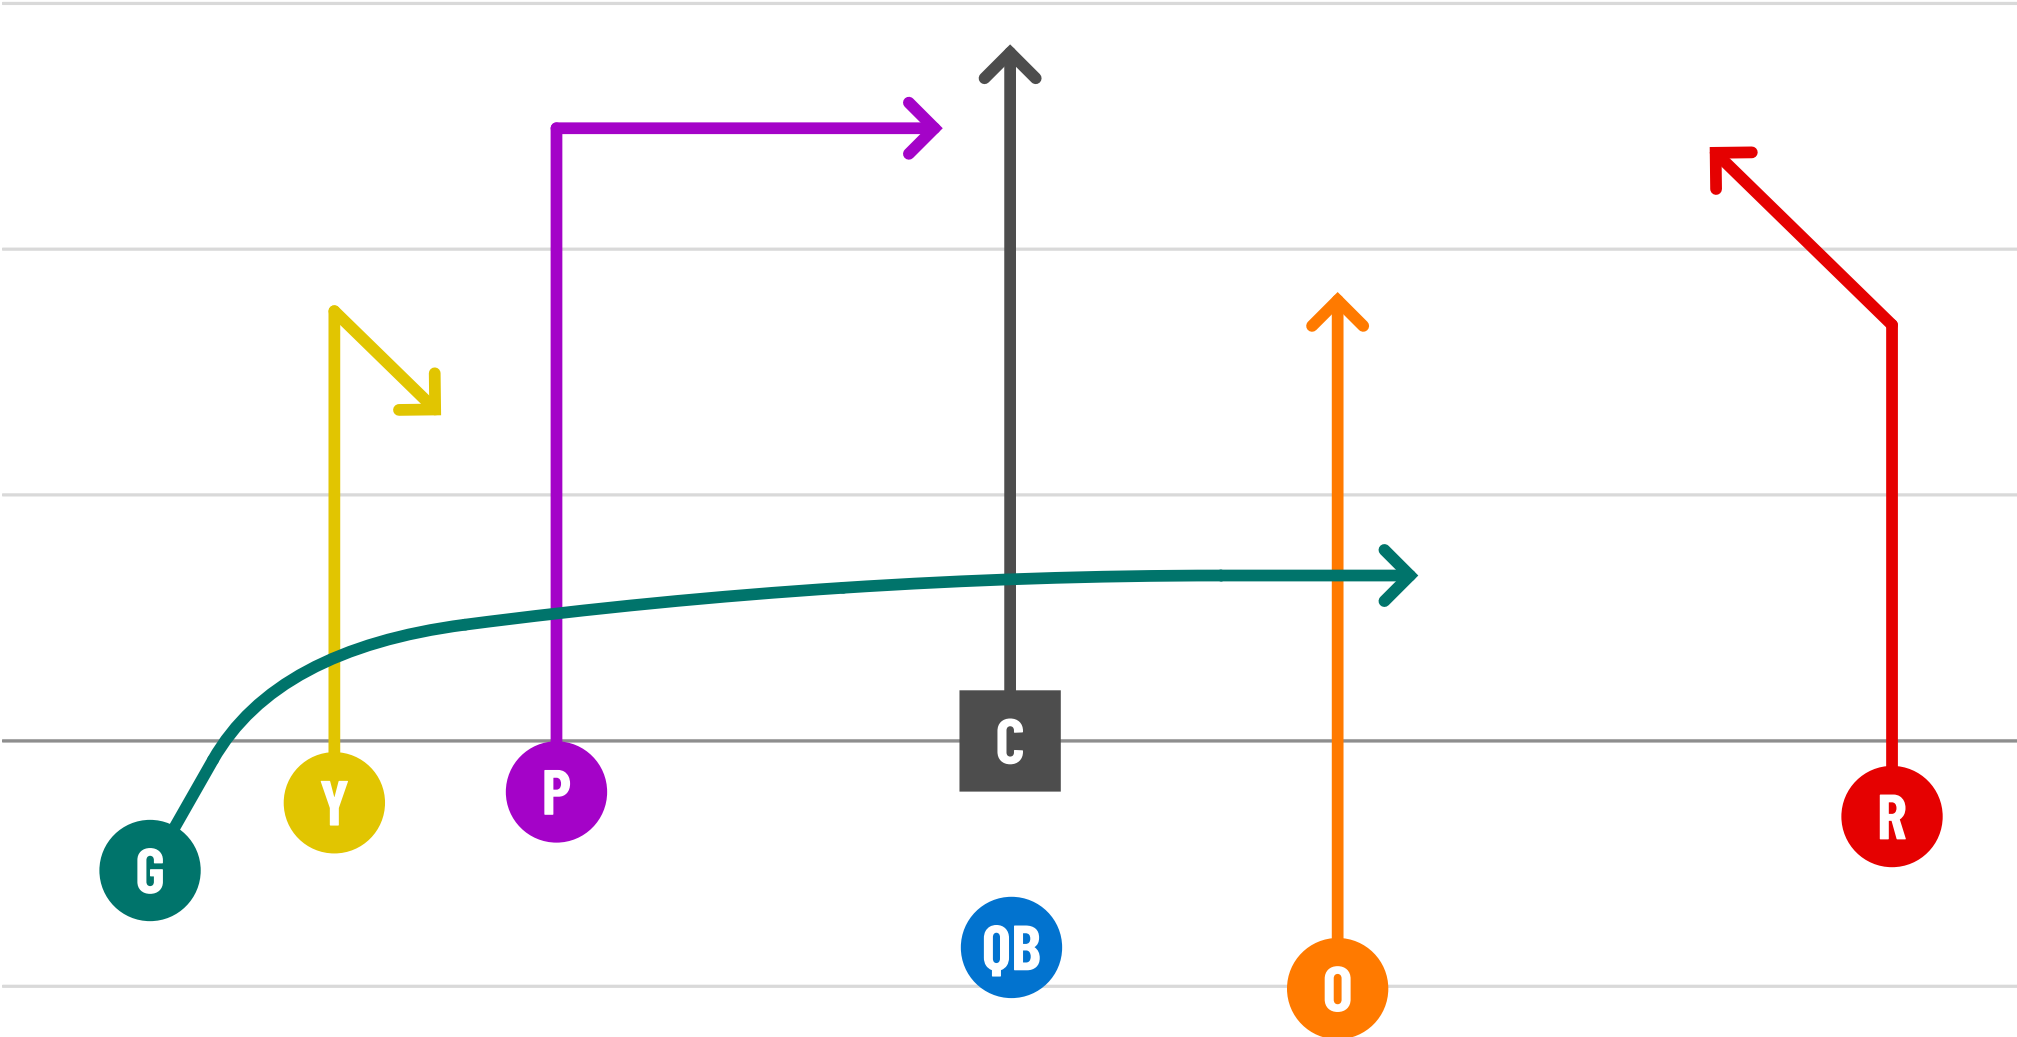

1 Split Back Purple Sweep

2 Split Back Orange Sweep

3 Stack Left purple Jet

4 Stack Right Purple Jet

5 Split Back Orange Counter

6 Split Back Purple Counter

7 Split Back Yellow End Around

8 Split Back Green Reverse

9 Split Back Red Reverse

10 Trips Right Orange Toss / Dive

11 Trips Left Orange Toss / Dive

12 Doubles Left Jet Dive Pop

13 Split Back Steeler Pass Left

14 Split Back Steeler Pass Right

15 Trips Left Green Drive

16 Stack Left Orange Jet Options

17 Stack Right Purple Jet Options

18 Trips Left Green Streaker

19 Trips Right Red Streaker

20 Doubles Right Jet Dive Pop

21 Trips Right Orange Dive Playaction Boot

22 Trips Left Orange Dive Playaction Boot