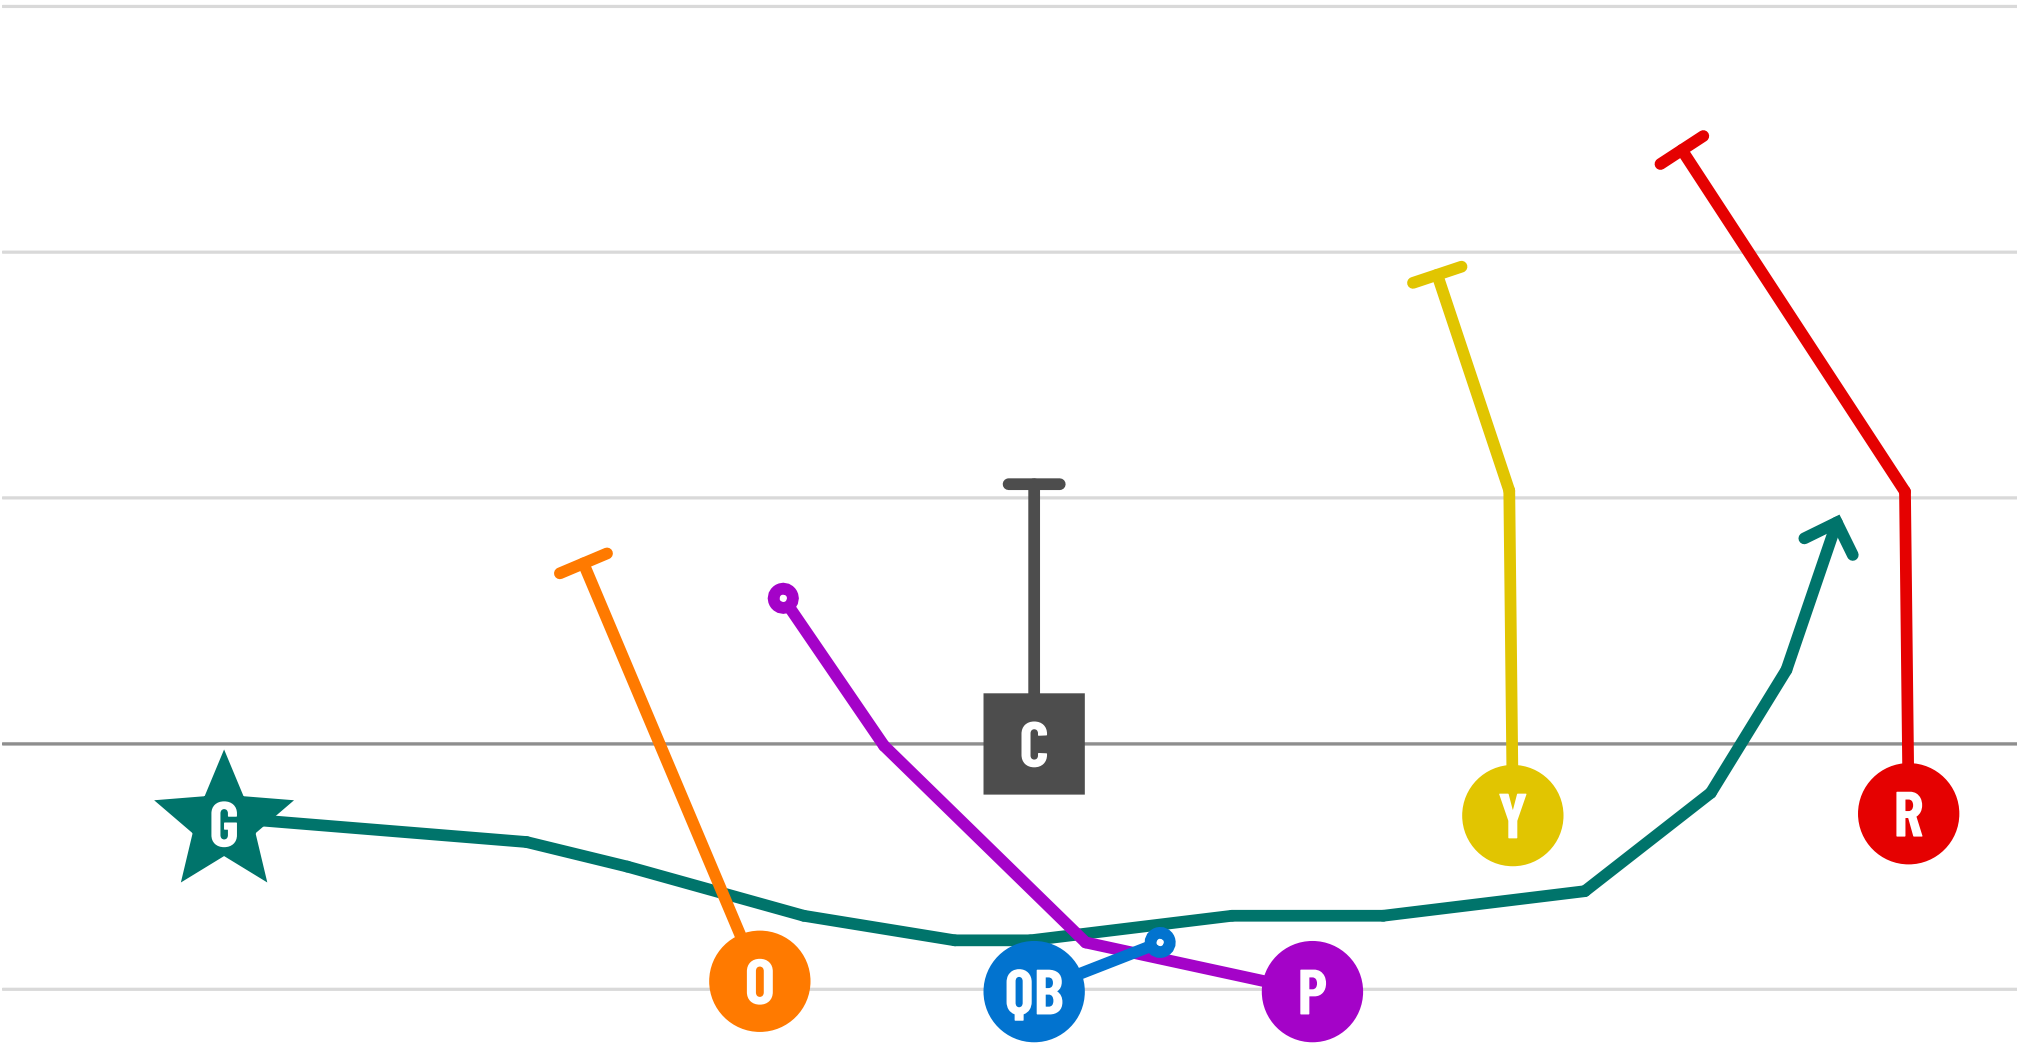

1 Split Back Purple Sweep

2 Split Back Orange Sweep

3 Stack Left purple Jet

4 Stack Right Purple Jet

5 Split Back Orange Counter

6 Split Back Purple Counter

7 Split Back Yellow End Around

8 Split Back Green Reverse

9 Split Back Red Reverse

10 Trips Right Orange Toss / Dive

11 Trips Left Orange Toss / Dive

12 Doubles Left Jet Dive Pop

13 Split Back Steeler Pass Left

14 Split Back Steeler Pass Right

15 Trips Left Green Drive

16 Stack Left Orange Jet Options

17 Stack Right Purple Jet Options

18 Trips Left Green Streaker

19 Trips Right Red Streaker

20 Doubles Right Jet Dive Pop

21 Trips Right Orange Dive Playaction Boot

22 Trips Left Orange Dive Playaction Boot