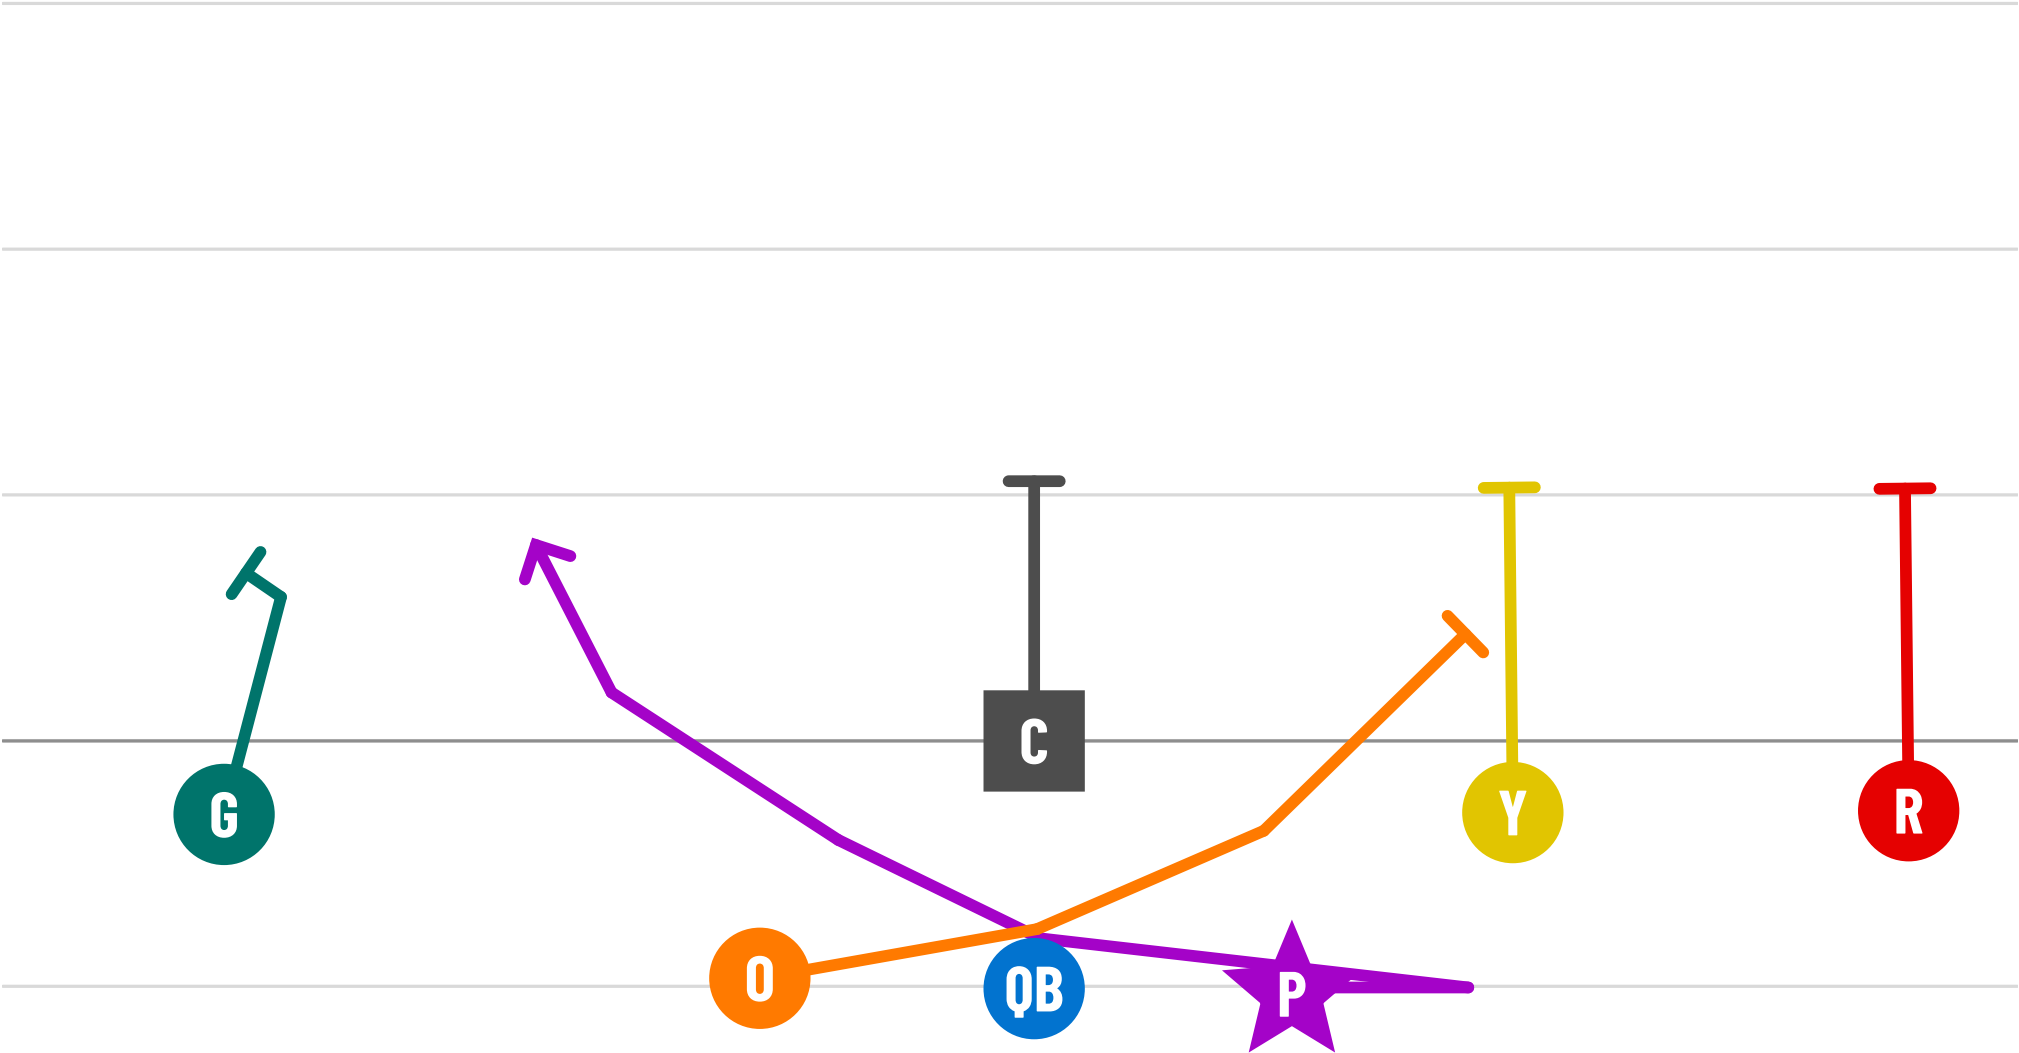

1 Split Back Purple Sweep

2 Split Back Orange Sweep

3 Stack Left purple Jet

4 Stack Right Purple Jet

5 Split Back Orange Counter

6 Split Back Purple Counter

7 Split Back Yellow End Around

8 Split Back Green Reverse

9 Split Back Red Reverse

10 Trips Right Orange Toss / Dive

11 Trips Left Orange Toss / Dive

12 Doubles Left Jet Dive Pop

13 Split Back Steeler Pass Left

14 Split Back Steeler Pass Right

15 Trips Left Green Drive

16 Stack Left Orange Jet Options

17 Stack Right Purple Jet Options

18 Trips Left Green Streaker

19 Trips Right Red Streaker

20 Doubles Right Jet Dive Pop

21 Trips Right Orange Dive Playaction Boot

22 Trips Left Orange Dive Playaction Boot