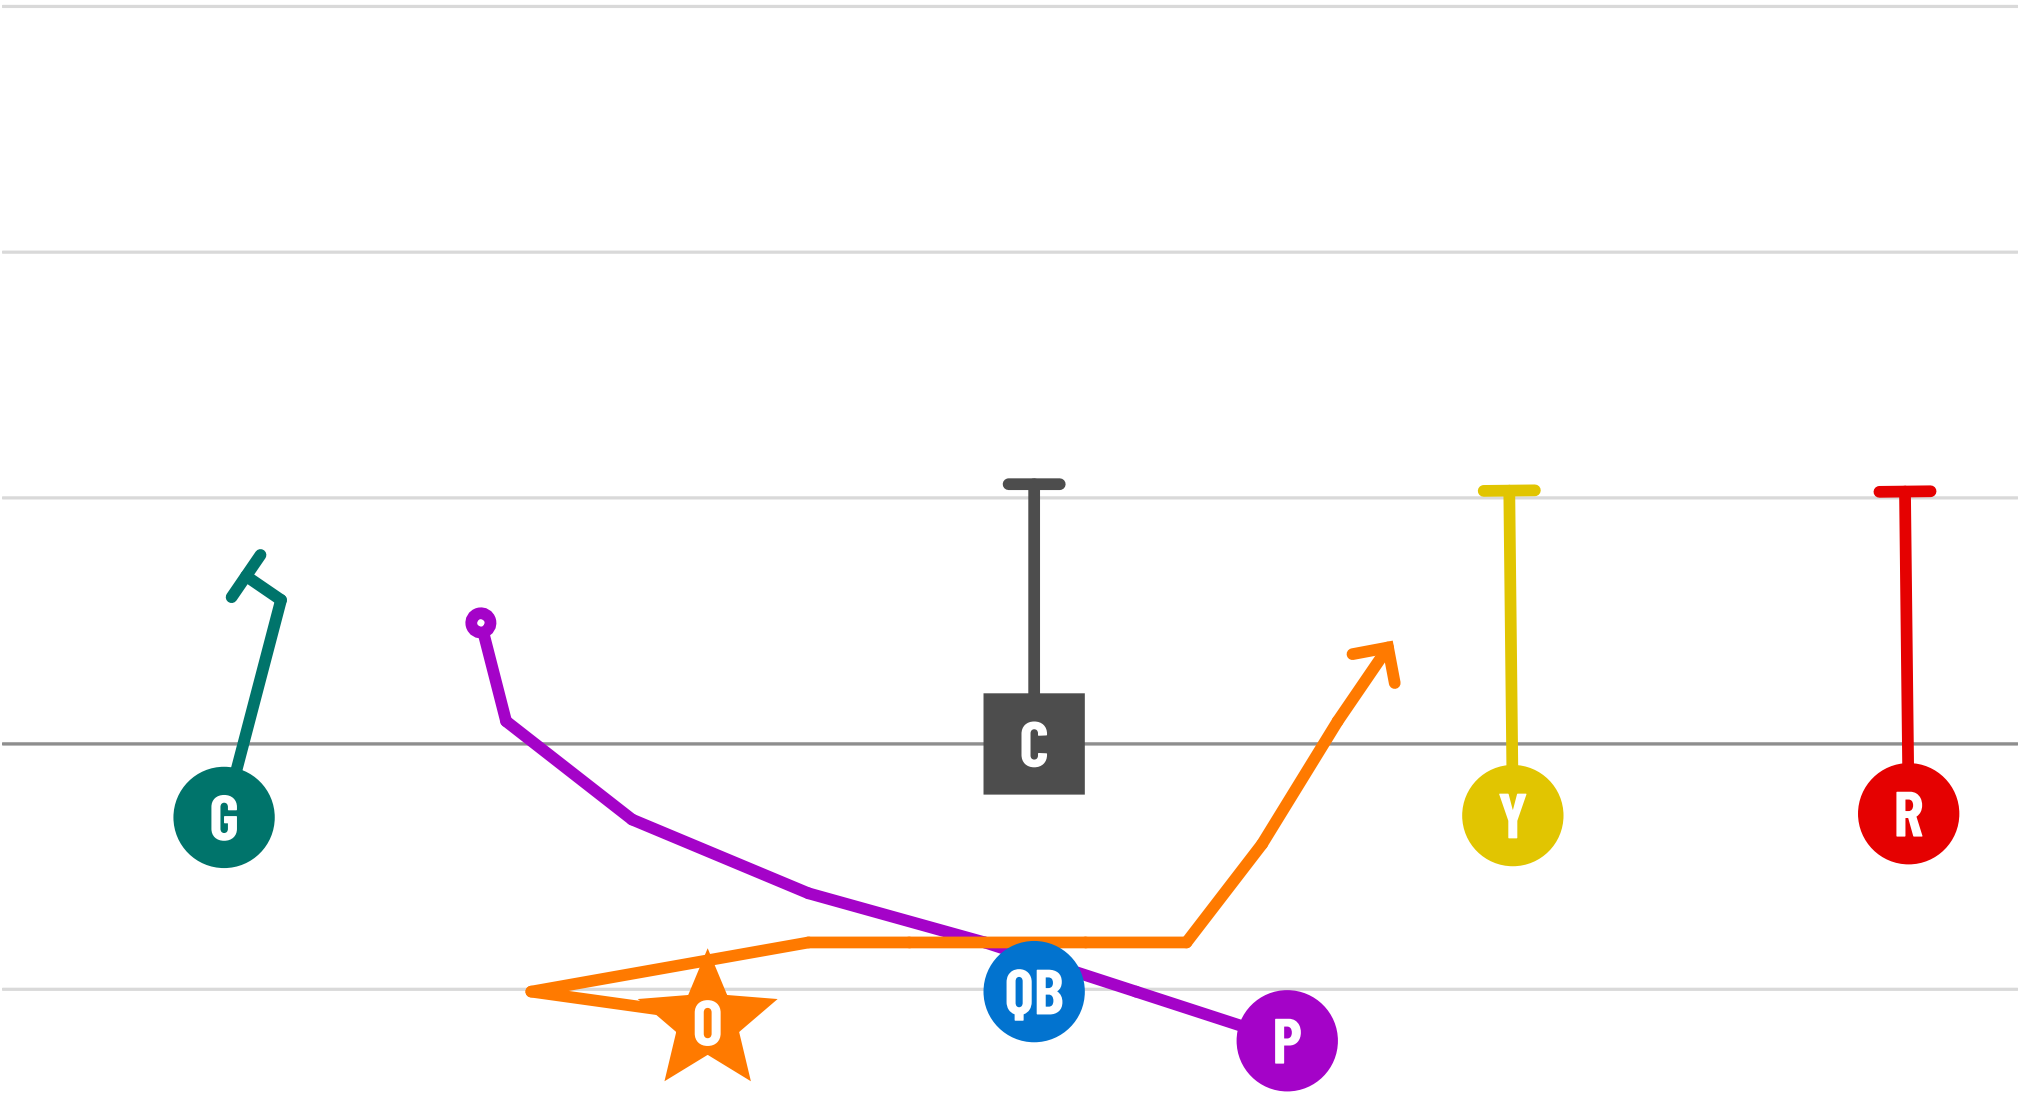

1 Split Back Purple Sweep

2 Split Back Orange Sweep

3 Stack Left purple Jet

4 Stack Right Purple Jet

5 Split Back Orange Counter

6 Split Back Purple Counter

7 Split Back Yellow End Around

8 Split Back Green Reverse

9 Split Back Red Reverse

10 Trips Right Orange Toss / Dive

11 Trips Left Orange Toss / Dive

12 Doubles Left Jet Dive Pop

13 Split Back Steeler Pass Left

14 Split Back Steeler Pass Right

15 Trips Left Green Drive

16 Stack Left Orange Jet Options

17 Stack Right Purple Jet Options

18 Trips Left Green Streaker

19 Trips Right Red Streaker

20 Doubles Right Jet Dive Pop

21 Trips Right Orange Dive Playaction Boot

22 Trips Left Orange Dive Playaction Boot