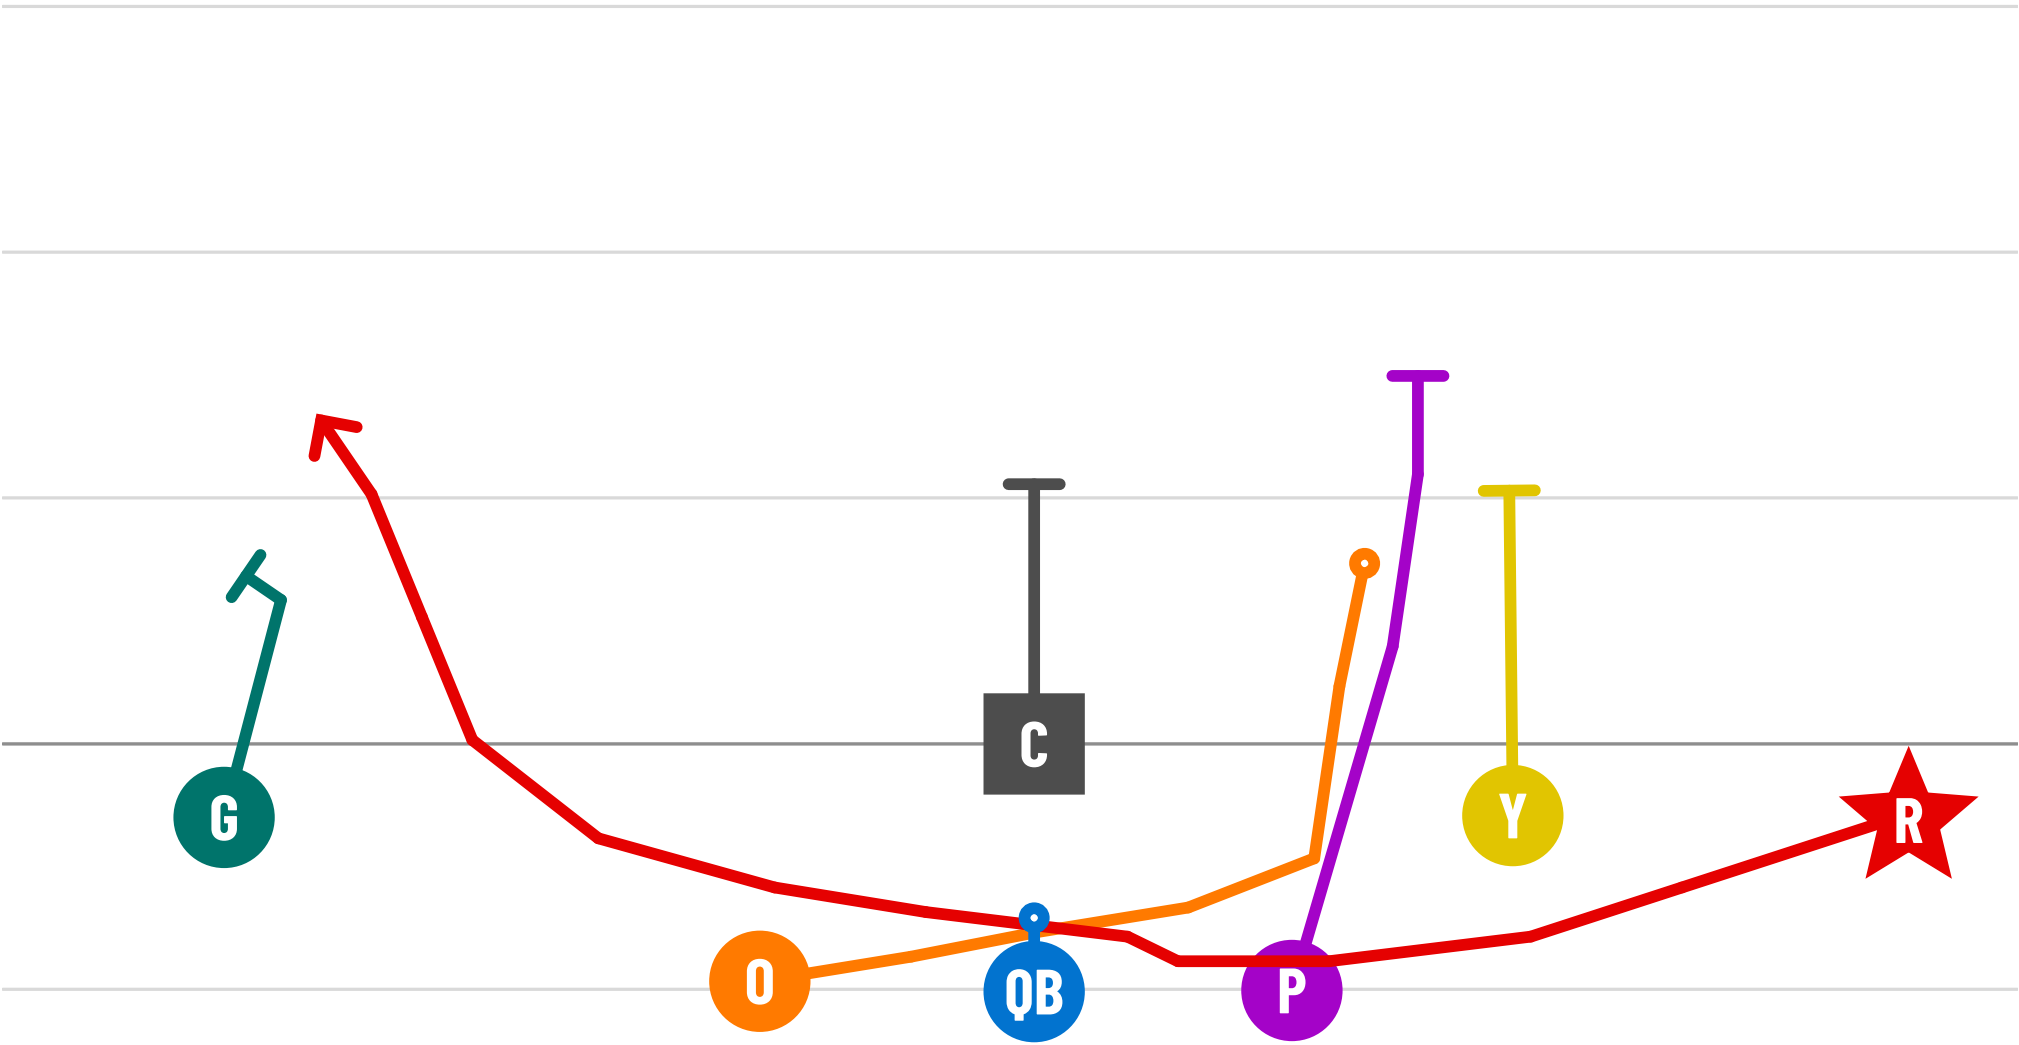

1 Split Back Purple Sweep

2 Split Back Orange Sweep

3 Stack Left purple Jet

4 Stack Right Purple Jet

5 Split Back Orange Counter

6 Split Back Purple Counter

7 Split Back Yellow End Around

8 Split Back Green Reverse

9 Split Back Red Reverse

10 Trips Right Orange Toss / Dive

11 Trips Left Orange Toss / Dive

12 Doubles Left Jet Dive Pop

13 Split Back Steeler Pass Left

14 Split Back Steeler Pass Right

15 Trips Left Green Drive

16 Stack Left Orange Jet Options

17 Stack Right Purple Jet Options

18 Trips Left Green Streaker

19 Trips Right Red Streaker

20 Doubles Right Jet Dive Pop

21 Trips Right Orange Dive Playaction Boot

22 Trips Left Orange Dive Playaction Boot